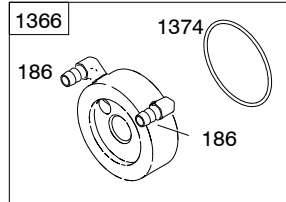

613777-0113-E1

1058 OPERATOR'S MANUAL

1330 REPAIR MANUAL

1319 WARNING LABEL

REQUIRED when replacing parts with warning labels affixed.

1036 EMISSIONS LABEL

613777-0113-E1

REF. NO.	PART NO.	DESCRIPTION	REF. NO.	PART NO.	DESCRIPTION	REF. NO.	PART NO.	DESCRIPTION
1	843352	Cylinder Assembly	50	844341	Manifold-Intake	188	692062	Screw
3	841596	Seal-Oil (Magneto Side)	51	841882	Gasket-Intake			(Control Bracket)
4	843853	Sump-Engine	51A	841592	Gasket-Intake	192	690083	Adjuster-Rocker Arm
5	842180	Head-Cylinder (Cylinder # 1)	54	844656	Screw (Intake Manifold)	197	841233	Screw (Back Plate)
		----- Note -----	73	841840	Screen-Rotating	202	842533	Link-
		842181 Head-Cylinder (Cylinder # 2)	74	809947	Screw (Rotating Screen)	209	843561	Mechanical Governor Spring-Governor (Brown)
7	809730	Gasket-Cylinder Head	75	842548	Washer (Flywheel)	211	809875	Spring-Governed Idle
9	842545	Gasket-Breather	94	843295	Kit-Idle Mixture	211A	690707	Spring-Governed Idle (Control Bracket)
11	842541	Tube-Breather	95	690728	Screw (Throttle Valve)	215	809728	Guide-Air (Cylinder #1)
11A	841021	Tube-Breather	97	843367	Shaft-Throttle	215A	809739	Guide-Air
12	843969	Gasket-Crankcase	98	809716	Kit-Idle Speed	215B	809737	Guide-Air (Cylinder #2)
13	809784	Screw (Cylinder Head)	104	690739	Pin-Float Hinge	215C	809738	Guide-Air (Cylinder #1)
15	807392	Plug-Oil Drain	105	843366	Valve-Float Needle	215D	809897	Guide-Air (Cylinder #2)
16	843354	Crankshaft	108	844652	Valve-Choke	219	809426	Gear-Governor
20	841596	Seal-Oil (PTO Side)	109	843368	Shaft-Choke	220	841608	Washer (Governor Gear)
21	843464	Cap-Oil Fill	117	843365	Jet-Main (Left Jet)	221	841026	Cup-Governor
22	807362	Screw (Crankcase Cover/Sump) (M8x50mm)	117A	842103	Jet-Main (Right Jet)	222	841527	Bracket-Control
22A	690676	Screw (Crankcase Cover/Sump) (M8x63mm)	118	843376	Jet-Main (High Altitude) (Left Jet)	227	809984	Lever- Governor Control
23	844653	Flywheel	118A	843365	Jet-Main (High Altitude) (Right Jet)	231	690728	Screw (Choke Valve)
24	222698s	Key-Flywheel (Aluminum)	121	843378	Kit- Carburetor Overhaul	232	843248	Spring-Governor Link
25	841837	Piston Assembly (Standard)	122	843268	Spacer-Carburetor	240	695666	Filter-Fuel
26	809972	Ring Set (Standard)	125	844657	Carburetor	265	691024	Clamp-Casing
27	807351	Lock-Piston Pin	130	841913	Valve-Throttle	267	841552	Screw (Casing Clamp)
28	807361	Pin-Piston	133	809637	Float-Carburetor	276	806476	Washer-Sealing
29	841838	Rod-Connecting	137	809645	Gasket-Float Bowl	278	842122	Washer (Governor Control Lever)
32	807363	Screw (Connecting Rod)	141	844533	Kit-Choke Shaft	294	690939	Nut (Carburetor Shield)
33	809901	Valve-Exhaust	146	691639	Key-Timing	304	841542	Housing-Blower
34	809902	Valve-Intake	147	843375	Jet-Pilot	309	843933	Motor-Starter
35	809374	Spring-Valve (Intake)	161	843118	Base-Air Cleaner	332	842222	Nut (Flywheel)
36	809734	Spring-Valve (Exhaust)	163	843117	Gasket-Air Cleaner (Air Cleaner Side)	333	844531	Armature-Magneto
40	807492	Retainer-Valve	163A	807375	Gasket-Air Cleaner (Carburetor Side)	334	692066	Screw (Magneto Armature)
42	807683	Keeper-Valve	167	841855	Seal-Air Cleaner Nut	337	491055s	Plug-Spark
45	809785	Tappet-Valve	186	841511	Connector-Hose (Oil Diverter)			
46	809879	Camshaft	187	791745	Line-Fuel (Cut to Required Length)			