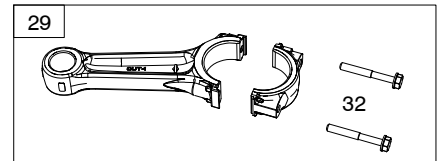

613777-0113-E1

1058 OPERATOR'S MANUAL

1330 REPAIR MANUAL

1319 WARNING LABEL

REQUIRED when replacing parts with warning labels affixed.

1036 EMISSIONS LABEL

613777-0113-E1

REF. NO.	PART NO.	DESCRIPTION	REF. NO.	PART NO.	DESCRIPTION	REF. NO.	PART NO.	DESCRIPTION
1	843352	Cylinder Assembly	50	844341	Manifold-Intake	188	692062	Screw
3	841596	Seal-Oil (Magneto Side)	51	841882	Gasket-Intake			(Control Bracket)
4	843853	Sump-Engine	51A	841592	Gasket-Intake	192	690083	Adjuster-Rocker Arm
5	842180	Head-Cylinder (Cylinder # 1)	54	844656	Screw (Intake Manifold)	197	841233	Screw (Back Plate)
		----- Note -----	73	841840	Screen-Rotating	202	842533	Link-
		842181 Head-Cylinder (Cylinder # 2)	74	809947	Screw (Rotating Screen)	209	843561	Mechanical Governor Spring-Governor (Brown)
7	809730	Gasket-Cylinder Head	75	842548	Washer (Flywheel)	211	809875	Spring-Governed Idle
9	842545	Gasket-Breather	94	843295	Kit-Idle Mixture	211A	690707	Spring-Governed Idle (Control Bracket)
11	842541	Tube-Breather	95	690728	Screw (Throttle Valve)	215	809728	Guide-Air (Cylinder #1)
11A	841021	Tube-Breather	97	843367	Shaft-Throttle	215A	809739	Guide-Air
12	843969	Gasket-Crankcase	98	809716	Kit-Idle Speed	215B	809737	Guide-Air (Cylinder #2)
13	809784	Screw (Cylinder Head)	104	690739	Pin-Float Hinge	215C	809738	Guide-Air (Cylinder #1)
15	807392	Plug-Oil Drain	105	843366	Valve-Float Needle	215D	809897	Guide-Air (Cylinder #2)
16	843354	Crankshaft	108	844652	Valve-Choke	219	809426	Gear-Governor
20	841596	Seal-Oil (PTO Side)	109	843368	Shaft-Choke	220	841608	Washer (Governor Gear)
21	843464	Cap-Oil Fill	117	843365	Jet-Main (Left Jet)	221	841026	Cup-Governor
22	807362	Screw (Crankcase Cover/Sump) (M8x50mm)	117A	842103	Jet-Main (Right Jet)	222	841527	Bracket-Control
22A	690676	Screw (Crankcase Cover/Sump) (M8x63mm)	118	843376	Jet-Main (High Altitude) (Left Jet)	227	809984	Lever- Governor Control
23	844653	Flywheel	118A	843365	Jet-Main (High Altitude) (Right Jet)	231	690728	Screw (Choke Valve)
24	222698s	Key-Flywheel (Aluminum)	121	843378	Kit- Carburetor Overhaul	232	843248	Spring-Governor Link
25	841837	Piston Assembly (Standard)	122	843268	Spacer-Carburetor	240	695666	Filter-Fuel
26	809972	Ring Set (Standard)	125	844657	Carburetor	265	691024	Clamp-Casing
27	807351	Lock-Piston Pin	130	841913	Valve-Throttle	267	841552	Screw (Casing Clamp)
28	807361	Pin-Piston	133	809637	Float-Carburetor	276	806476	Washer-Sealing
29	841838	Rod-Connecting	137	809645	Gasket-Float Bowl	278	842122	Washer (Governor Control Lever)
32	807363	Screw (Connecting Rod)	141	844533	Kit-Choke Shaft	294	690939	Nut (Carburetor Shield)
33	809901	Valve-Exhaust	146	691639	Key-Timing	304	841542	Housing-Blower
34	809902	Valve-Intake	147	843375	Jet-Pilot	309	843933	Motor-Starter
35	809374	Spring-Valve (Intake)	161	843118	Base-Air Cleaner	332	842222	Nut (Flywheel)
36	809734	Spring-Valve (Exhaust)	163	843117	Gasket-Air Cleaner (Air Cleaner Side)	333	844531	Armature-Magneto
40	807492	Retainer-Valve	163A	807375	Gasket-Air Cleaner (Carburetor Side)	334	692066	Screw (Magneto Armature)
42	807683	Keeper-Valve	167	841855	Seal-Air Cleaner Nut	337	491055s	Plug-Spark
45	809785	Tappet-Valve	186	841511	Connector-Hose (Oil Diverter)			
46	809879	Camshaft	187	791745	Line-Fuel (Cut to Required Length)			