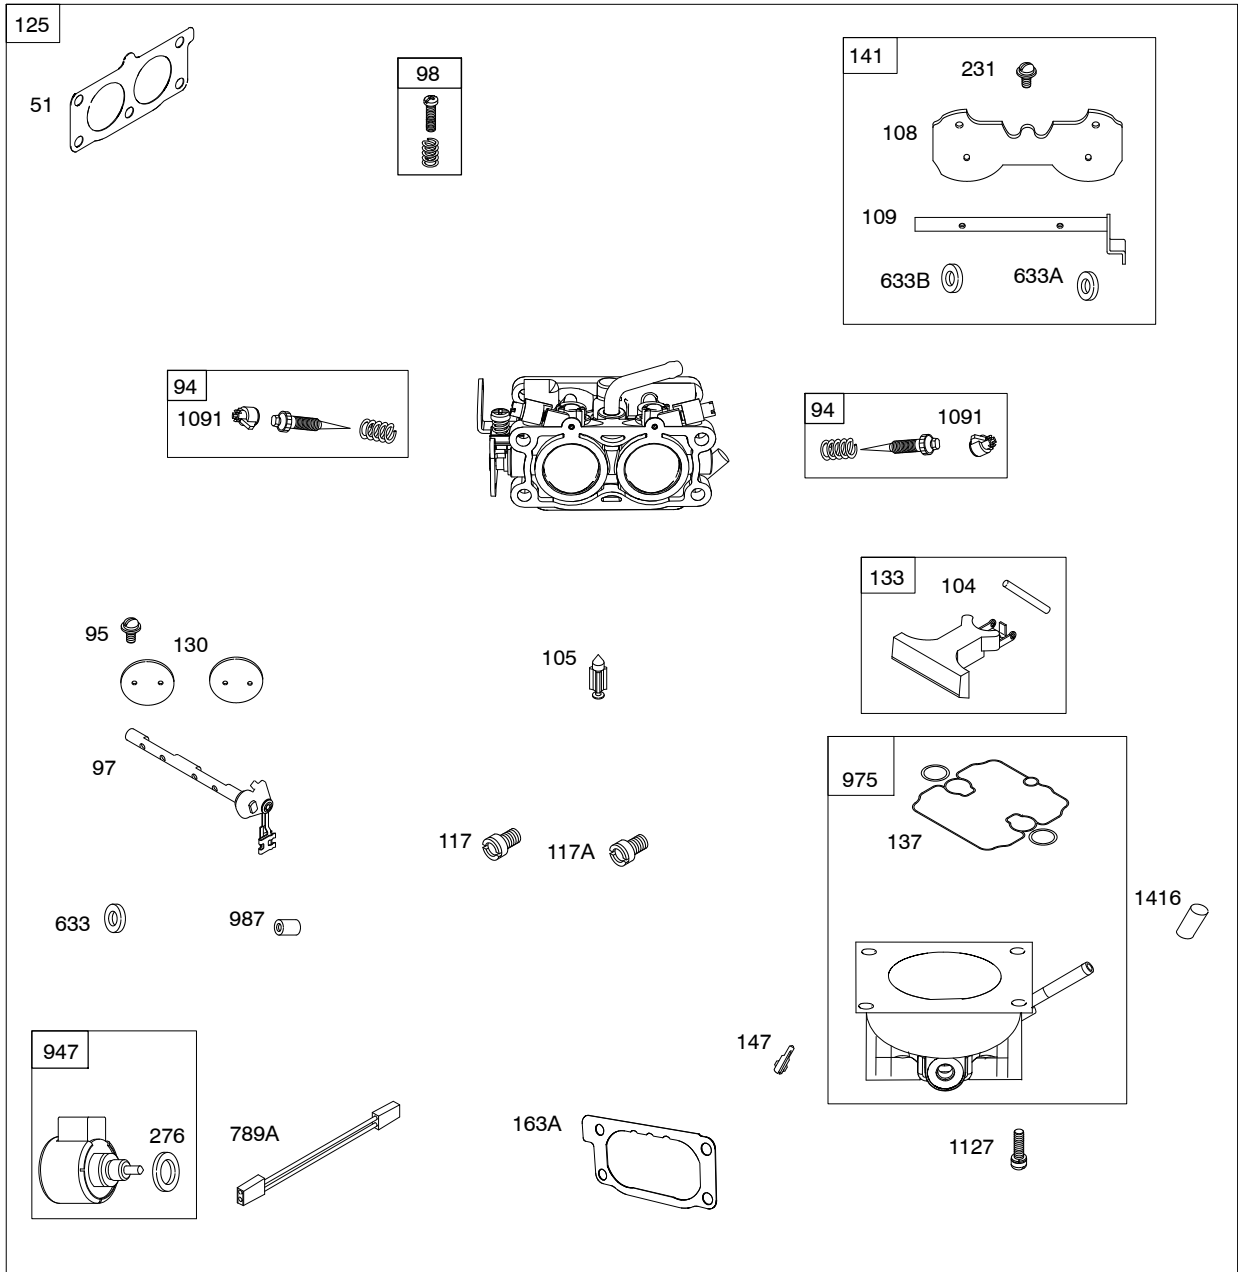

613777-0113-E1

1058 OPERATOR'S MANUAL

1330 REPAIR MANUAL

1319 WARNING LABEL

REQUIRED when replacing parts with warning labels affixed.

1036 EMISSIONS LABEL

613777-0113-E1

REF. NO.	PART NO.	DESCRIPTION	REF. NO.	PART NO.	DESCRIPTION	REF. NO.	PART NO.	DESCRIPTION
1	843352	Cylinder Assembly	50	844341	Manifold-Intake	188	692062	Screw
3	841596	Seal-Oil (Magneto Side)	51	841882	Gasket-Intake			(Control Bracket)
4	843853	Sump-Engine	51A	841592	Gasket-Intake	192	690083	Adjuster-Rocker Arm
5	842180	Head-Cylinder (Cylinder # 1)	54	844656	Screw (Intake Manifold)	197	841233	Screw (Back Plate)
		----- Note -----	73	841840	Screen-Rotating	202	842533	Link-
		842181 Head-Cylinder (Cylinder # 2)	74	809947	Screw (Rotating Screen)	209	843561	Mechanical Governor Spring-Governor (Brown)
7	809730	Gasket-Cylinder Head	75	842548	Washer (Flywheel)	211	809875	Spring-Governed Idle
9	842545	Gasket-Breather	94	843295	Kit-Idle Mixture	211A	690707	Spring-Governed Idle (Control Bracket)
11	842541	Tube-Breather	95	690728	Screw (Throttle Valve)	215	809728	Guide-Air (Cylinder #1)
11A	841021	Tube-Breather	97	843367	Shaft-Throttle	215A	809739	Guide-Air
12	843969	Gasket-Crankcase	98	809716	Kit-Idle Speed	215B	809737	Guide-Air (Cylinder #2)
13	809784	Screw (Cylinder Head)	104	690739	Pin-Float Hinge	215C	809738	Guide-Air (Cylinder #1)
15	807392	Plug-Oil Drain	105	843366	Valve-Float Needle	215D	809897	Guide-Air (Cylinder #2)
16	843354	Crankshaft	108	844652	Valve-Choke	219	809426	Gear-Governor
20	841596	Seal-Oil (PTO Side)	109	843368	Shaft-Choke	220	841608	Washer (Governor Gear)
21	843464	Cap-Oil Fill	117	843365	Jet-Main (Left Jet)	221	841026	Cup-Governor
22	807362	Screw (Crankcase Cover/Sump) (M8x50mm)	117A	842103	Jet-Main (Right Jet)	222	841527	Bracket-Control
22A	690676	Screw (Crankcase Cover/Sump) (M8x63mm)	118	843376	Jet-Main (High Altitude) (Left Jet)	227	809984	Lever- Governor Control
23	844653	Flywheel	118A	843365	Jet-Main (High Altitude) (Right Jet)	231	690728	Screw (Choke Valve)
24	222698s	Key-Flywheel (Aluminum)	121	843378	Kit- Carburetor Overhaul	232	843248	Spring-Governor Link
25	841837	Piston Assembly (Standard)	122	843268	Spacer-Carburetor	240	695666	Filter-Fuel
26	809972	Ring Set (Standard)	125	844657	Carburetor	265	691024	Clamp-Casing
27	807351	Lock-Piston Pin	130	841913	Valve-Throttle	267	841552	Screw (Casing Clamp)
28	807361	Pin-Piston	133	809637	Float-Carburetor	276	806476	Washer-Sealing
29	841838	Rod-Connecting	137	809645	Gasket-Float Bowl	278	842122	Washer (Governor Control Lever)
32	807363	Screw (Connecting Rod)	141	844533	Kit-Choke Shaft	294	690939	Nut (Carburetor Shield)
33	809901	Valve-Exhaust	146	691639	Key-Timing	304	841542	Housing-Blower
34	809902	Valve-Intake	147	843375	Jet-Pilot	309	843933	Motor-Starter
35	809374	Spring-Valve (Intake)	161	843118	Base-Air Cleaner	332	842222	Nut (Flywheel)
36	809734	Spring-Valve (Exhaust)	163	843117	Gasket-Air Cleaner (Air Cleaner Side)	333	844531	Armature-Magneto
40	807492	Retainer-Valve	163A	807375	Gasket-Air Cleaner (Carburetor Side)	334	692066	Screw (Magneto Armature)
42	807683	Keeper-Valve	167	841855	Seal-Air Cleaner Nut	337	491055s	Plug-Spark
45	809785	Tappet-Valve	186	841511	Connector-Hose (Oil Diverter)			
46	809879	Camshaft	187	791745	Line-Fuel (Cut to Required Length)			