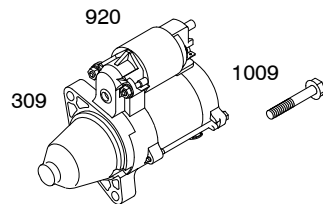

613777-0113-E1

1058 OPERATOR'S MANUAL

1330 REPAIR MANUAL

1319 WARNING LABEL

REQUIRED when replacing parts with warning labels affixed.

1036 EMISSIONS LABEL

613777-0113-E1

REF. NO.	PART NO.	DESCRIPTION	REF. NO.	PART NO.	DESCRIPTION	REF. NO.	PART NO.	DESCRIPTION
1	843352	Cylinder Assembly	50	844341	Manifold-Intake	188	692062	Screw
3	841596	Seal-Oil (Magneto Side)	51	841882	Gasket-Intake			(Control Bracket)
4	843853	Sump-Engine	51A	841592	Gasket-Intake	192	690083	Adjuster-Rocker Arm
5	842180	Head-Cylinder (Cylinder # 1)	54	844656	Screw (Intake Manifold)	197	841233	Screw (Back Plate)
		----- Note -----	73	841840	Screen-Rotating	202	842533	Link-
		842181 Head-Cylinder (Cylinder # 2)	74	809947	Screw (Rotating Screen)	209	843561	Mechanical Governor Spring-Governor (Brown)
7	809730	Gasket-Cylinder Head	75	842548	Washer (Flywheel)	211	809875	Spring-Governed Idle
9	842545	Gasket-Breather	94	843295	Kit-Idle Mixture	211A	690707	Spring-Governed Idle (Control Bracket)
11	842541	Tube-Breather	95	690728	Screw (Throttle Valve)	215	809728	Guide-Air (Cylinder #1)
11A	841021	Tube-Breather	97	843367	Shaft-Throttle	215A	809739	Guide-Air
12	843969	Gasket-Crankcase	98	809716	Kit-Idle Speed	215B	809737	Guide-Air (Cylinder #2)
13	809784	Screw (Cylinder Head)	104	690739	Pin-Float Hinge	215C	809738	Guide-Air (Cylinder #1)
15	807392	Plug-Oil Drain	105	843366	Valve-Float Needle	215D	809897	Guide-Air (Cylinder #2)
16	843354	Crankshaft	108	844652	Valve-Choke	219	809426	Gear-Governor
20	841596	Seal-Oil (PTO Side)	109	843368	Shaft-Choke	220	841608	Washer (Governor Gear)
21	843464	Cap-Oil Fill	117	843365	Jet-Main (Left Jet)	221	841026	Cup-Governor
22	807362	Screw (Crankcase Cover/Sump) (M8x50mm)	117A	842103	Jet-Main (Right Jet)	222	841527	Bracket-Control
22A	690676	Screw (Crankcase Cover/Sump) (M8x63mm)	118	843376	Jet-Main (High Altitude) (Left Jet)	227	809984	Lever- Governor Control
23	844653	Flywheel	118A	843365	Jet-Main (High Altitude) (Right Jet)	231	690728	Screw (Choke Valve)
24	222698s	Key-Flywheel (Aluminum)	121	843378	Kit- Carburetor Overhaul	232	843248	Spring-Governor Link
25	841837	Piston Assembly (Standard)	122	843268	Spacer-Carburetor	240	695666	Filter-Fuel
26	809972	Ring Set (Standard)	125	844657	Carburetor	265	691024	Clamp-Casing
27	807351	Lock-Piston Pin	130	841913	Valve-Throttle	267	841552	Screw (Casing Clamp)
28	807361	Pin-Piston	133	809637	Float-Carburetor	276	806476	Washer-Sealing
29	841838	Rod-Connecting	137	809645	Gasket-Float Bowl	278	842122	Washer (Governor Control Lever)
32	807363	Screw (Connecting Rod)	141	844533	Kit-Choke Shaft	294	690939	Nut (Carburetor Shield)
33	809901	Valve-Exhaust	146	691639	Key-Timing	304	841542	Housing-Blower
34	809902	Valve-Intake	147	843375	Jet-Pilot	309	843933	Motor-Starter
35	809374	Spring-Valve (Intake)	161	843118	Base-Air Cleaner	332	842222	Nut (Flywheel)
36	809734	Spring-Valve (Exhaust)	163	843117	Gasket-Air Cleaner (Air Cleaner Side)	333	844531	Armature-Magneto
40	807492	Retainer-Valve	163A	807375	Gasket-Air Cleaner (Carburetor Side)	334	692066	Screw (Magneto Armature)
42	807683	Keeper-Valve	167	841855	Seal-Air Cleaner Nut	337	491055s	Plug-Spark
45	809785	Tappet-Valve	186	841511	Connector-Hose (Oil Diverter)			
46	809879	Camshaft	187	791745	Line-Fuel (Cut to Required Length)			