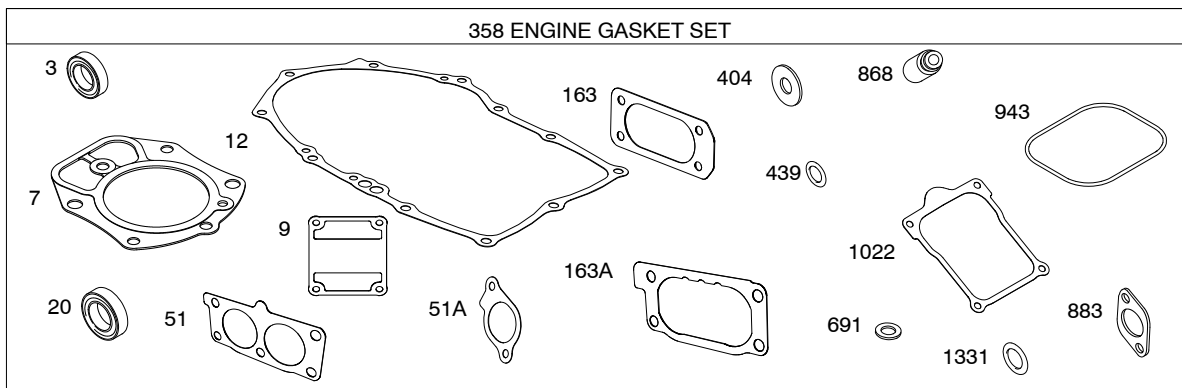

613777-0113-E1

1058 OPERATOR'S MANUAL

1330 REPAIR MANUAL

1319 WARNING LABEL

REQUIRED when replacing parts with warning labels affixed.

1036 EMISSIONS LABEL

613777-0113-E1

REF. NO.	PART NO.	DESCRIPTION	REF. NO.	PART NO.	DESCRIPTION	REF. NO.	PART NO.	DESCRIPTION
1	843352	Cylinder Assembly	50	844341	Manifold-Intake	188	692062	Screw
3	841596	Seal-Oil (Magneto Side)	51	841882	Gasket-Intake			(Control Bracket)
4	843853	Sump-Engine	51A	841592	Gasket-Intake	192	690083	Adjuster-Rocker Arm
5	842180	Head-Cylinder (Cylinder # 1)	54	844656	Screw (Intake Manifold)	197	841233	Screw (Back Plate)
		----- Note -----	73	841840	Screen-Rotating	202	842533	Link-
		842181 Head-Cylinder (Cylinder # 2)	74	809947	Screw (Rotating Screen)	209	843561	Mechanical Governor Spring-Governor (Brown)
7	809730	Gasket-Cylinder Head	75	842548	Washer (Flywheel)	211	809875	Spring-Governed Idle
9	842545	Gasket-Breather	94	843295	Kit-Idle Mixture	211A	690707	Spring-Governed Idle (Control Bracket)
11	842541	Tube-Breather	95	690728	Screw (Throttle Valve)	215	809728	Guide-Air (Cylinder #1)
11A	841021	Tube-Breather	97	843367	Shaft-Throttle	215A	809739	Guide-Air
12	843969	Gasket-Crankcase	98	809716	Kit-Idle Speed	215B	809737	Guide-Air (Cylinder #2)
13	809784	Screw (Cylinder Head)	104	690739	Pin-Float Hinge	215C	809738	Guide-Air (Cylinder #1)
15	807392	Plug-Oil Drain	105	843366	Valve-Float Needle	215D	809897	Guide-Air (Cylinder #2)
16	843354	Crankshaft	108	844652	Valve-Choke	219	809426	Gear-Governor
20	841596	Seal-Oil (PTO Side)	109	843368	Shaft-Choke	220	841608	Washer (Governor Gear)
21	843464	Cap-Oil Fill	117	843365	Jet-Main (Left Jet)	221	841026	Cup-Governor
22	807362	Screw (Crankcase Cover/Sump) (M8x50mm)	117A	842103	Jet-Main (Right Jet)	222	841527	Bracket-Control
22A	690676	Screw (Crankcase Cover/Sump) (M8x63mm)	118	843376	Jet-Main (High Altitude) (Left Jet)	227	809984	Lever- Governor Control
23	844653	Flywheel	118A	843365	Jet-Main (High Altitude) (Right Jet)	231	690728	Screw (Choke Valve)
24	222698s	Key-Flywheel (Aluminum)	121	843378	Kit- Carburetor Overhaul	232	843248	Spring-Governor Link
25	841837	Piston Assembly (Standard)	122	843268	Spacer-Carburetor	240	695666	Filter-Fuel
26	809972	Ring Set (Standard)	125	844657	Carburetor	265	691024	Clamp-Casing
27	807351	Lock-Piston Pin	130	841913	Valve-Throttle	267	841552	Screw (Casing Clamp)
28	807361	Pin-Piston	133	809637	Float-Carburetor	276	806476	Washer-Sealing
29	841838	Rod-Connecting	137	809645	Gasket-Float Bowl	278	842122	Washer (Governor Control Lever)
32	807363	Screw (Connecting Rod)	141	844533	Kit-Choke Shaft	294	690939	Nut (Carburetor Shield)
33	809901	Valve-Exhaust	146	691639	Key-Timing	304	841542	Housing-Blower
34	809902	Valve-Intake	147	843375	Jet-Pilot	309	843933	Motor-Starter
35	809374	Spring-Valve (Intake)	161	843118	Base-Air Cleaner	332	842222	Nut (Flywheel)
36	809734	Spring-Valve (Exhaust)	163	843117	Gasket-Air Cleaner (Air Cleaner Side)	333	844531	Armature-Magneto
40	807492	Retainer-Valve	163A	807375	Gasket-Air Cleaner (Carburetor Side)	334	692066	Screw (Magneto Armature)
42	807683	Keeper-Valve	167	841855	Seal-Air Cleaner Nut	337	491055s	Plug-Spark
45	809785	Tappet-Valve	186	841511	Connector-Hose (Oil Diverter)			
46	809879	Camshaft	187	791745	Line-Fuel (Cut to Required Length)			