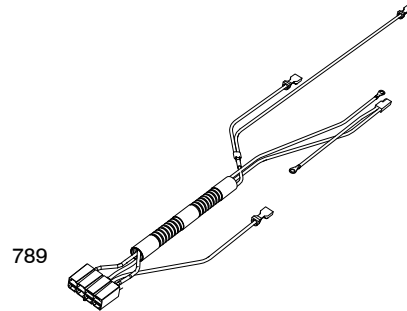

613777-0113-E1

1058 OPERATOR'S MANUAL

1330 REPAIR MANUAL

1319 WARNING LABEL

REQUIRED when replacing parts with warning labels affixed.

1036 EMISSIONS LABEL

613777-0113-E1

REF. NO.	PART NO.	DESCRIPTION	REF. NO.	PART NO.	DESCRIPTION	REF. NO.	PART NO.	DESCRIPTION
1	843352	Cylinder Assembly	50	844341	Manifold-Intake	188	692062	Screw
3	841596	Seal-Oil (Magneto Side)	51	841882	Gasket-Intake			(Control Bracket)
4	843853	Sump-Engine	51A	841592	Gasket-Intake	192	690083	Adjuster-Rocker Arm
5	842180	Head-Cylinder (Cylinder # 1)	54	844656	Screw (Intake Manifold)	197	841233	Screw (Back Plate)
		----- Note -----	73	841840	Screen-Rotating	202	842533	Link-
		842181 Head-Cylinder (Cylinder # 2)	74	809947	Screw (Rotating Screen)	209	843561	Mechanical Governor Spring-Governor (Brown)
7	809730	Gasket-Cylinder Head	75	842548	Washer (Flywheel)	211	809875	Spring-Governed Idle
9	842545	Gasket-Breather	94	843295	Kit-Idle Mixture	211A	690707	Spring-Governed Idle (Control Bracket)
11	842541	Tube-Breather	95	690728	Screw (Throttle Valve)	215	809728	Guide-Air (Cylinder #1)
11A	841021	Tube-Breather	97	843367	Shaft-Throttle	215A	809739	Guide-Air
12	843969	Gasket-Crankcase	98	809716	Kit-Idle Speed	215B	809737	Guide-Air (Cylinder #2)
13	809784	Screw (Cylinder Head)	104	690739	Pin-Float Hinge	215C	809738	Guide-Air (Cylinder #1)
15	807392	Plug-Oil Drain	105	843366	Valve-Float Needle	215D	809897	Guide-Air (Cylinder #2)
16	843354	Crankshaft	108	844652	Valve-Choke	219	809426	Gear-Governor
20	841596	Seal-Oil (PTO Side)	109	843368	Shaft-Choke	220	841608	Washer (Governor Gear)
21	843464	Cap-Oil Fill	117	843365	Jet-Main (Left Jet)	221	841026	Cup-Governor
22	807362	Screw (Crankcase Cover/Sump) (M8x50mm)	117A	842103	Jet-Main (Right Jet)	222	841527	Bracket-Control
22A	690676	Screw (Crankcase Cover/Sump) (M8x63mm)	118	843376	Jet-Main (High Altitude) (Left Jet)	227	809984	Lever- Governor Control
23	844653	Flywheel	118A	843365	Jet-Main (High Altitude) (Right Jet)	231	690728	Screw (Choke Valve)
24	222698s	Key-Flywheel (Aluminum)	121	843378	Kit- Carburetor Overhaul	232	843248	Spring-Governor Link
25	841837	Piston Assembly (Standard)	122	843268	Spacer-Carburetor	240	695666	Filter-Fuel
26	809972	Ring Set (Standard)	125	844657	Carburetor	265	691024	Clamp-Casing
27	807351	Lock-Piston Pin	130	841913	Valve-Throttle	267	841552	Screw (Casing Clamp)
28	807361	Pin-Piston	133	809637	Float-Carburetor	276	806476	Washer-Sealing
29	841838	Rod-Connecting	137	809645	Gasket-Float Bowl	278	842122	Washer (Governor Control Lever)
32	807363	Screw (Connecting Rod)	141	844533	Kit-Choke Shaft	294	690939	Nut (Carburetor Shield)
33	809901	Valve-Exhaust	146	691639	Key-Timing	304	841542	Housing-Blower
34	809902	Valve-Intake	147	843375	Jet-Pilot	309	843933	Motor-Starter
35	809374	Spring-Valve (Intake)	161	843118	Base-Air Cleaner	332	842222	Nut (Flywheel)
36	809734	Spring-Valve (Exhaust)	163	843117	Gasket-Air Cleaner (Air Cleaner Side)	333	844531	Armature-Magneto
40	807492	Retainer-Valve	163A	807375	Gasket-Air Cleaner (Carburetor Side)	334	692066	Screw (Magneto Armature)
42	807683	Keeper-Valve	167	841855	Seal-Air Cleaner Nut	337	491055s	Plug-Spark
45	809785	Tappet-Valve	186	841511	Connector-Hose (Oil Diverter)			
46	809879	Camshaft	187	791745	Line-Fuel (Cut to Required Length)			