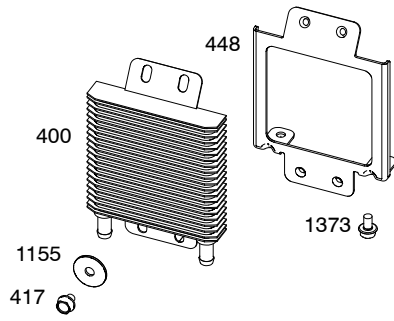

613777-0113-E1

1058 OPERATOR'S MANUAL

1330 REPAIR MANUAL

1319 WARNING LABEL

REQUIRED when replacing parts with warning labels affixed.

1036 EMISSIONS LABEL

613777-0113-E1

REF. NO.	PART NO.	DESCRIPTION	REF. NO.	PART NO.	DESCRIPTION	REF. NO.	PART NO.	DESCRIPTION
1	843352	Cylinder Assembly	50	844341	Manifold-Intake	188	692062	Screw
3	841596	Seal-Oil (Magneto Side)	51	841882	Gasket-Intake			(Control Bracket)
4	843853	Sump-Engine	51A	841592	Gasket-Intake	192	690083	Adjuster-Rocker Arm
5	842180	Head-Cylinder (Cylinder # 1)	54	844656	Screw (Intake Manifold)	197	841233	Screw (Back Plate)
		----- Note -----	73	841840	Screen-Rotating	202	842533	Link-
		842181 Head-Cylinder (Cylinder # 2)	74	809947	Screw (Rotating Screen)	209	843561	Mechanical Governor Spring-Governor (Brown)
7	809730	Gasket-Cylinder Head	75	842548	Washer (Flywheel)	211	809875	Spring-Governed Idle
9	842545	Gasket-Breather	94	843295	Kit-Idle Mixture	211A	690707	Spring-Governed Idle (Control Bracket)
11	842541	Tube-Breather	95	690728	Screw (Throttle Valve)	215	809728	Guide-Air (Cylinder #1)
11A	841021	Tube-Breather	97	843367	Shaft-Throttle	215A	809739	Guide-Air
12	843969	Gasket-Crankcase	98	809716	Kit-Idle Speed	215B	809737	Guide-Air (Cylinder #2)
13	809784	Screw (Cylinder Head)	104	690739	Pin-Float Hinge	215C	809738	Guide-Air (Cylinder #1)
15	807392	Plug-Oil Drain	105	843366	Valve-Float Needle	215D	809897	Guide-Air (Cylinder #2)
16	843354	Crankshaft	108	844652	Valve-Choke	219	809426	Gear-Governor
20	841596	Seal-Oil (PTO Side)	109	843368	Shaft-Choke	220	841608	Washer (Governor Gear)
21	843464	Cap-Oil Fill	117	843365	Jet-Main (Left Jet)	221	841026	Cup-Governor
22	807362	Screw (Crankcase Cover/Sump) (M8x50mm)	117A	842103	Jet-Main (Right Jet)	222	841527	Bracket-Control
22A	690676	Screw (Crankcase Cover/Sump) (M8x63mm)	118	843376	Jet-Main (High Altitude) (Left Jet)	227	809984	Lever- Governor Control
23	844653	Flywheel	118A	843365	Jet-Main (High Altitude) (Right Jet)	231	690728	Screw (Choke Valve)
24	222698s	Key-Flywheel (Aluminum)	121	843378	Kit- Carburetor Overhaul	232	843248	Spring-Governor Link
25	841837	Piston Assembly (Standard)	122	843268	Spacer-Carburetor	240	695666	Filter-Fuel
26	809972	Ring Set (Standard)	125	844657	Carburetor	265	691024	Clamp-Casing
27	807351	Lock-Piston Pin	130	841913	Valve-Throttle	267	841552	Screw (Casing Clamp)
28	807361	Pin-Piston	133	809637	Float-Carburetor	276	806476	Washer-Sealing
29	841838	Rod-Connecting	137	809645	Gasket-Float Bowl	278	842122	Washer (Governor Control Lever)
32	807363	Screw (Connecting Rod)	141	844533	Kit-Choke Shaft	294	690939	Nut (Carburetor Shield)
33	809901	Valve-Exhaust	146	691639	Key-Timing	304	841542	Housing-Blower
34	809902	Valve-Intake	147	843375	Jet-Pilot	309	843933	Motor-Starter
35	809374	Spring-Valve (Intake)	161	843118	Base-Air Cleaner	332	842222	Nut (Flywheel)
36	809734	Spring-Valve (Exhaust)	163	843117	Gasket-Air Cleaner (Air Cleaner Side)	333	844531	Armature-Magneto
40	807492	Retainer-Valve	163A	807375	Gasket-Air Cleaner (Carburetor Side)	334	692066	Screw (Magneto Armature)
42	807683	Keeper-Valve	167	841855	Seal-Air Cleaner Nut	337	491055s	Plug-Spark
45	809785	Tappet-Valve	186	841511	Connector-Hose (Oil Diverter)			
46	809879	Camshaft	187	791745	Line-Fuel (Cut to Required Length)			