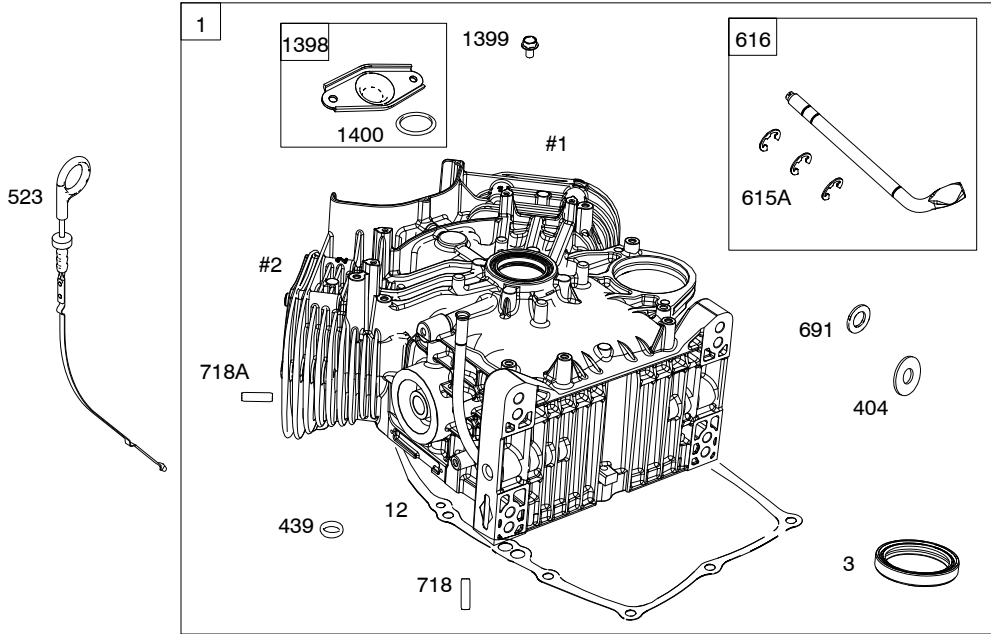

613777-0113-E1

1058 OPERATOR'S MANUAL

1330 REPAIR MANUAL

1319 WARNING LABEL

REQUIRED when replacing parts with warning labels affixed.

1036 EMISSIONS LABEL

613777-0113-E1

REF. NO.	PART NO.	DESCRIPTION	REF. NO.	PART NO.	DESCRIPTION	REF. NO.	PART NO.	DESCRIPTION
1	843352	Cylinder Assembly	50	844341	Manifold-Intake	188	692062	Screw
3	841596	Seal-Oil (Magneto Side)	51	841882	Gasket-Intake			(Control Bracket)
4	843853	Sump-Engine	51A	841592	Gasket-Intake	192	690083	Adjuster-Rocker Arm
5	842180	Head-Cylinder (Cylinder # 1)	54	844656	Screw (Intake Manifold)	197	841233	Screw (Back Plate)
		----- Note -----	73	841840	Screen-Rotating	202	842533	Link-
		842181 Head-Cylinder (Cylinder # 2)	74	809947	Screw (Rotating Screen)	209	843561	Mechanical Governor Spring-Governor (Brown)
7	809730	Gasket-Cylinder Head	75	842548	Washer (Flywheel)	211	809875	Spring-Governed Idle
9	842545	Gasket-Breather	94	843295	Kit-Idle Mixture	211A	690707	Spring-Governed Idle (Control Bracket)
11	842541	Tube-Breather	95	690728	Screw (Throttle Valve)	215	809728	Guide-Air (Cylinder #1)
11A	841021	Tube-Breather	97	843367	Shaft-Throttle	215A	809739	Guide-Air
12	843969	Gasket-Crankcase	98	809716	Kit-Idle Speed	215B	809737	Guide-Air (Cylinder #2)
13	809784	Screw (Cylinder Head)	104	690739	Pin-Float Hinge	215C	809738	Guide-Air (Cylinder #1)
15	807392	Plug-Oil Drain	105	843366	Valve-Float Needle	215D	809897	Guide-Air (Cylinder #2)
16	843354	Crankshaft	108	844652	Valve-Choke	219	809426	Gear-Governor
20	841596	Seal-Oil (PTO Side)	109	843368	Shaft-Choke	220	841608	Washer (Governor Gear)
21	843464	Cap-Oil Fill	117	843365	Jet-Main (Left Jet)	221	841026	Cup-Governor
22	807362	Screw (Crankcase Cover/Sump) (M8x50mm)	117A	842103	Jet-Main (Right Jet)	222	841527	Bracket-Control
22A	690676	Screw (Crankcase Cover/Sump) (M8x63mm)	118	843376	Jet-Main (High Altitude) (Left Jet)	227	809984	Lever- Governor Control
23	844653	Flywheel	118A	843365	Jet-Main (High Altitude) (Right Jet)	231	690728	Screw (Choke Valve)
24	222698s	Key-Flywheel (Aluminum)	121	843378	Kit- Carburetor Overhaul	232	843248	Spring-Governor Link
25	841837	Piston Assembly (Standard)	122	843268	Spacer-Carburetor	240	695666	Filter-Fuel
26	809972	Ring Set (Standard)	125	844657	Carburetor	265	691024	Clamp-Casing
27	807351	Lock-Piston Pin	130	841913	Valve-Throttle	267	841552	Screw (Casing Clamp)
28	807361	Pin-Piston	133	809637	Float-Carburetor	276	806476	Washer-Sealing
29	841838	Rod-Connecting	137	809645	Gasket-Float Bowl	278	842122	Washer (Governor Control Lever)
32	807363	Screw (Connecting Rod)	141	844533	Kit-Choke Shaft	294	690939	Nut (Carburetor Shield)
33	809901	Valve-Exhaust	146	691639	Key-Timing	304	841542	Housing-Blower
34	809902	Valve-Intake	147	843375	Jet-Pilot	309	843933	Motor-Starter
35	809374	Spring-Valve (Intake)	161	843118	Base-Air Cleaner	332	842222	Nut (Flywheel)
36	809734	Spring-Valve (Exhaust)	163	843117	Gasket-Air Cleaner (Air Cleaner Side)	333	844531	Armature-Magneto
40	807492	Retainer-Valve	163A	807375	Gasket-Air Cleaner (Carburetor Side)	334	692066	Screw (Magneto Armature)
42	807683	Keeper-Valve	167	841855	Seal-Air Cleaner Nut	337	491055s	Plug-Spark
45	809785	Tappet-Valve	186	841511	Connector-Hose (Oil Diverter)			
46	809879	Camshaft	187	791745	Line-Fuel (Cut to Required Length)			