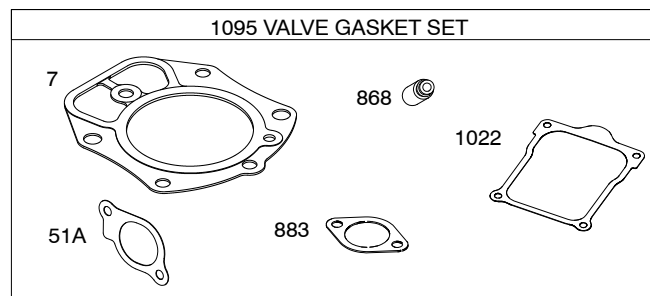

613777-0113-E1

1058 OPERATOR'S MANUAL

1330 REPAIR MANUAL

1319 WARNING LABEL

REQUIRED when replacing parts with warning labels affixed.

1036 EMISSIONS LABEL

613777-0113-E1

REF. NO.	PART NO.	DESCRIPTION	REF. NO.	PART NO.	DESCRIPTION	REF. NO.	PART NO.	DESCRIPTION
1	843352	Cylinder Assembly	50	844341	Manifold-Intake	188	692062	Screw
3	841596	Seal-Oil (Magneto Side)	51	841882	Gasket-Intake			(Control Bracket)
4	843853	Sump-Engine	51A	841592	Gasket-Intake	192	690083	Adjuster-Rocker Arm
5	842180	Head-Cylinder (Cylinder # 1)	54	844656	Screw (Intake Manifold)	197	841233	Screw (Back Plate)
		----- Note -----	73	841840	Screen-Rotating	202	842533	Link-
		842181 Head-Cylinder (Cylinder # 2)	74	809947	Screw (Rotating Screen)	209	843561	Mechanical Governor Spring-Governor (Brown)
7	809730	Gasket-Cylinder Head	75	842548	Washer (Flywheel)	211	809875	Spring-Governed Idle
9	842545	Gasket-Breather	94	843295	Kit-Idle Mixture	211A	690707	Spring-Governed Idle (Control Bracket)
11	842541	Tube-Breather	95	690728	Screw (Throttle Valve)	215	809728	Guide-Air (Cylinder #1)
11A	841021	Tube-Breather	97	843367	Shaft-Throttle	215A	809739	Guide-Air
12	843969	Gasket-Crankcase	98	809716	Kit-Idle Speed	215B	809737	Guide-Air (Cylinder #2)
13	809784	Screw (Cylinder Head)	104	690739	Pin-Float Hinge	215C	809738	Guide-Air (Cylinder #1)
15	807392	Plug-Oil Drain	105	843366	Valve-Float Needle	215D	809897	Guide-Air (Cylinder #2)
16	843354	Crankshaft	108	844652	Valve-Choke	219	809426	Gear-Governor
20	841596	Seal-Oil (PTO Side)	109	843368	Shaft-Choke	220	841608	Washer (Governor Gear)
21	843464	Cap-Oil Fill	117	843365	Jet-Main (Left Jet)	221	841026	Cup-Governor
22	807362	Screw (Crankcase Cover/Sump) (M8x50mm)	117A	842103	Jet-Main (Right Jet)	222	841527	Bracket-Control
22A	690676	Screw (Crankcase Cover/Sump) (M8x63mm)	118	843376	Jet-Main (High Altitude) (Left Jet)	227	809984	Lever- Governor Control
23	844653	Flywheel	118A	843365	Jet-Main (High Altitude) (Right Jet)	231	690728	Screw (Choke Valve)
24	222698s	Key-Flywheel (Aluminum)	121	843378	Kit- Carburetor Overhaul	232	843248	Spring-Governor Link
25	841837	Piston Assembly (Standard)	122	843268	Spacer-Carburetor	240	695666	Filter-Fuel
26	809972	Ring Set (Standard)	125	844657	Carburetor	265	691024	Clamp-Casing
27	807351	Lock-Piston Pin	130	841913	Valve-Throttle	267	841552	Screw (Casing Clamp)
28	807361	Pin-Piston	133	809637	Float-Carburetor	276	806476	Washer-Sealing
29	841838	Rod-Connecting	137	809645	Gasket-Float Bowl	278	842122	Washer (Governor Control Lever)
32	807363	Screw (Connecting Rod)	141	844533	Kit-Choke Shaft	294	690939	Nut (Carburetor Shield)
33	809901	Valve-Exhaust	146	691639	Key-Timing	304	841542	Housing-Blower
34	809902	Valve-Intake	147	843375	Jet-Pilot	309	843933	Motor-Starter
35	809374	Spring-Valve (Intake)	161	843118	Base-Air Cleaner	332	842222	Nut (Flywheel)
36	809734	Spring-Valve (Exhaust)	163	843117	Gasket-Air Cleaner (Air Cleaner Side)	333	844531	Armature-Magneto
40	807492	Retainer-Valve	163A	807375	Gasket-Air Cleaner (Carburetor Side)	334	692066	Screw (Magneto Armature)
42	807683	Keeper-Valve	167	841855	Seal-Air Cleaner Nut	337	491055s	Plug-Spark
45	809785	Tappet-Valve	186	841511	Connector-Hose (Oil Diverter)			
46	809879	Camshaft	187	791745	Line-Fuel (Cut to Required Length)			