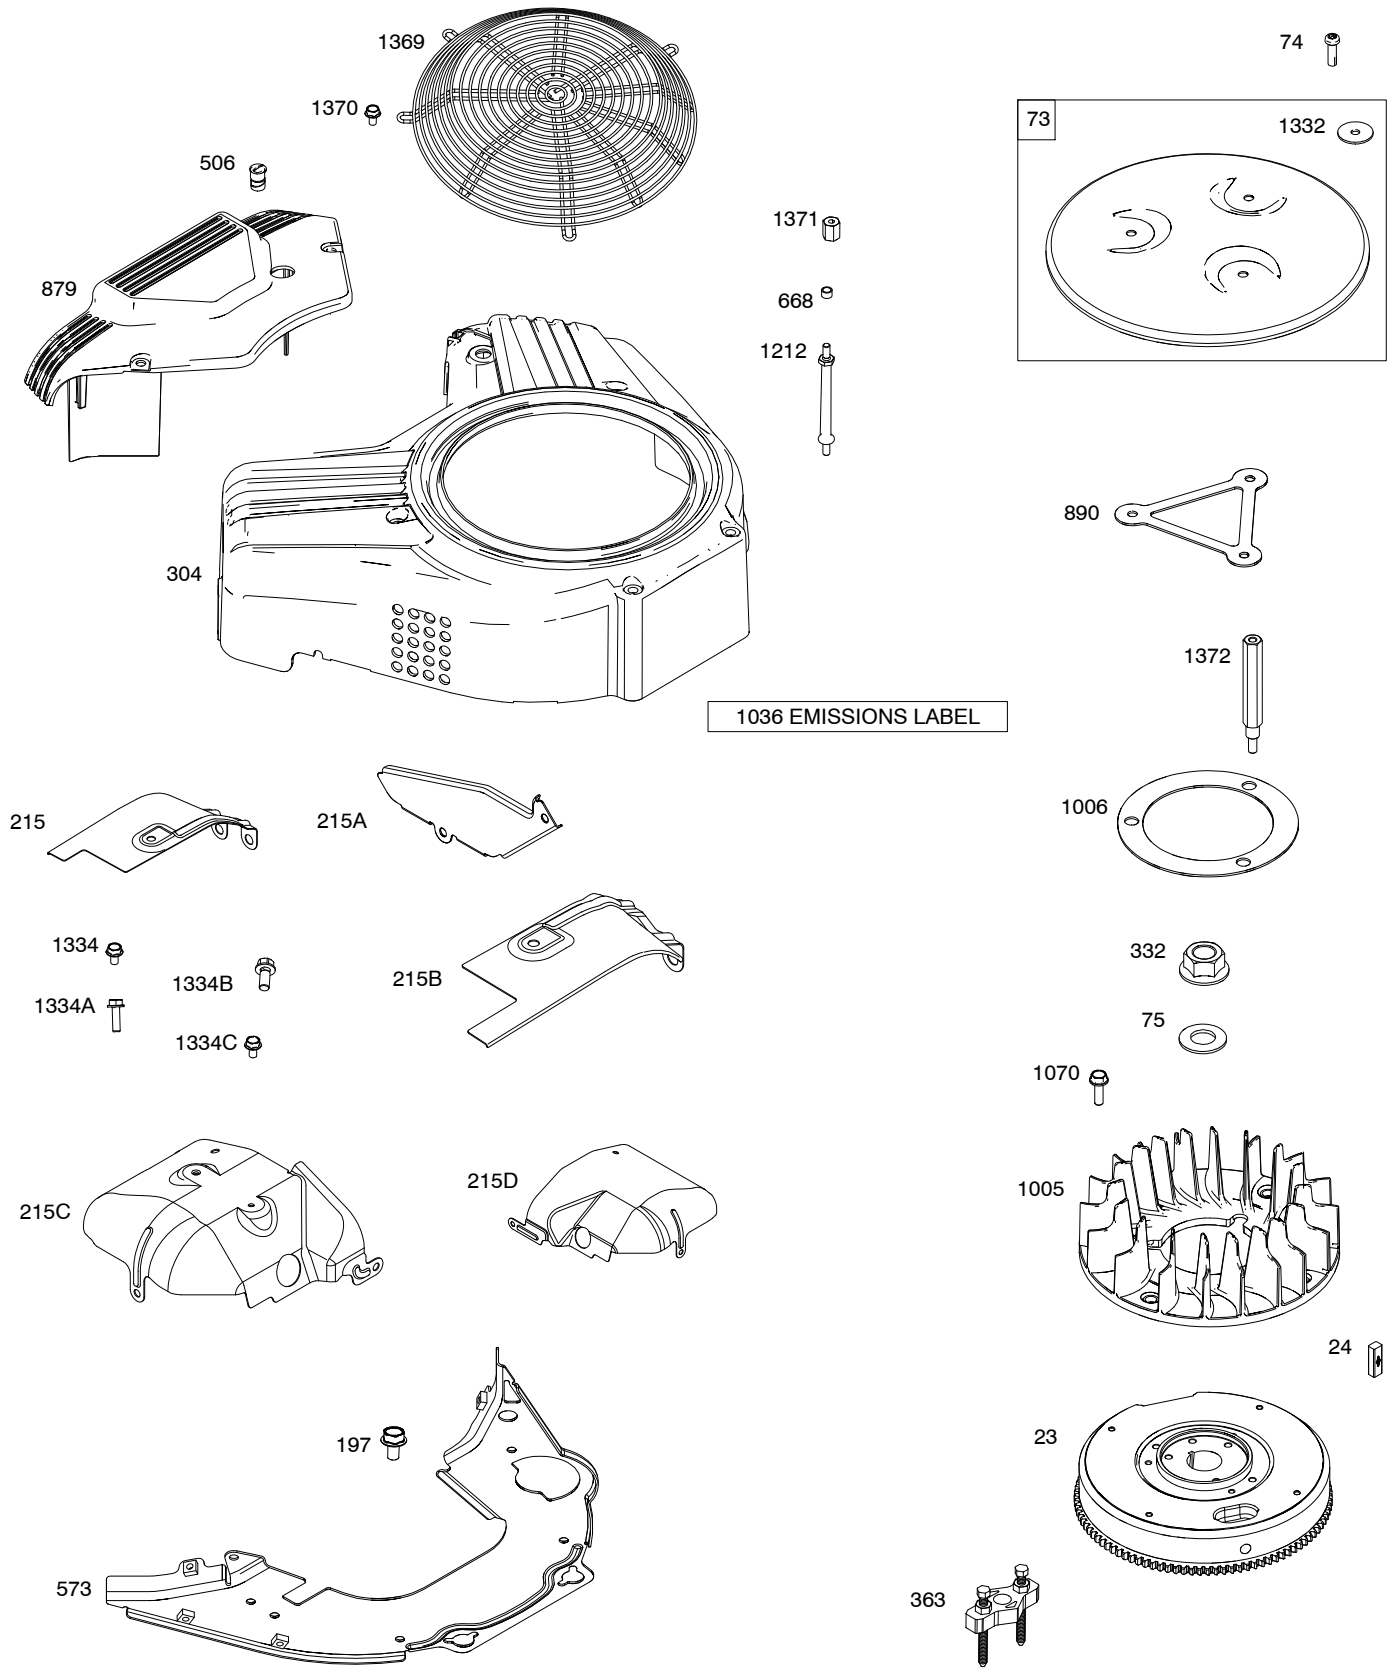

613777-0113-E1

1058 OPERATOR'S MANUAL

1330 REPAIR MANUAL

1319 WARNING LABEL

REQUIRED when replacing parts with warning labels affixed.

1036 EMISSIONS LABEL

613777-0113-E1

REF. NO.	PART NO.	DESCRIPTION	REF. NO.	PART NO.	DESCRIPTION	REF. NO.	PART NO.	DESCRIPTION
1	843352	Cylinder Assembly	50	844341	Manifold-Intake	188	692062	Screw
3	841596	Seal-Oil (Magneto Side)	51	841882	Gasket-Intake			(Control Bracket)
4	843853	Sump-Engine	51A	841592	Gasket-Intake	192	690083	Adjuster-Rocker Arm
5	842180	Head-Cylinder (Cylinder # 1)	54	844656	Screw (Intake Manifold)	197	841233	Screw (Back Plate)
		----- Note -----	73	841840	Screen-Rotating	202	842533	Link-
		842181 Head-Cylinder (Cylinder # 2)	74	809947	Screw (Rotating Screen)	209	843561	Mechanical Governor Spring-Governor (Brown)
7	809730	Gasket-Cylinder Head	75	842548	Washer (Flywheel)	211	809875	Spring-Governed Idle
9	842545	Gasket-Breather	94	843295	Kit-Idle Mixture	211A	690707	Spring-Governed Idle (Control Bracket)
11	842541	Tube-Breather	95	690728	Screw (Throttle Valve)	215	809728	Guide-Air (Cylinder #1)
11A	841021	Tube-Breather	97	843367	Shaft-Throttle	215A	809739	Guide-Air
12	843969	Gasket-Crankcase	98	809716	Kit-Idle Speed	215B	809737	Guide-Air (Cylinder #2)
13	809784	Screw (Cylinder Head)	104	690739	Pin-Float Hinge	215C	809738	Guide-Air (Cylinder #1)
15	807392	Plug-Oil Drain	105	843366	Valve-Float Needle	215D	809897	Guide-Air (Cylinder #2)
16	843354	Crankshaft	108	844652	Valve-Choke	219	809426	Gear-Governor
20	841596	Seal-Oil (PTO Side)	109	843368	Shaft-Choke	220	841608	Washer (Governor Gear)
21	843464	Cap-Oil Fill	117	843365	Jet-Main (Left Jet)	221	841026	Cup-Governor
22	807362	Screw (Crankcase Cover/Sump) (M8x50mm)	117A	842103	Jet-Main (Right Jet)	222	841527	Bracket-Control
22A	690676	Screw (Crankcase Cover/Sump) (M8x63mm)	118	843376	Jet-Main (High Altitude) (Left Jet)	227	809984	Lever- Governor Control
23	844653	Flywheel	118A	843365	Jet-Main (High Altitude) (Right Jet)	231	690728	Screw (Choke Valve)
24	222698s	Key-Flywheel (Aluminum)	121	843378	Kit- Carburetor Overhaul	232	843248	Spring-Governor Link
25	841837	Piston Assembly (Standard)	122	843268	Spacer-Carburetor	240	695666	Filter-Fuel
26	809972	Ring Set (Standard)	125	844657	Carburetor	265	691024	Clamp-Casing
27	807351	Lock-Piston Pin	130	841913	Valve-Throttle	267	841552	Screw (Casing Clamp)
28	807361	Pin-Piston	133	809637	Float-Carburetor	276	806476	Washer-Sealing
29	841838	Rod-Connecting	137	809645	Gasket-Float Bowl	278	842122	Washer (Governor Control Lever)
32	807363	Screw (Connecting Rod)	141	844533	Kit-Choke Shaft	294	690939	Nut (Carburetor Shield)
33	809901	Valve-Exhaust	146	691639	Key-Timing	304	841542	Housing-Blower
34	809902	Valve-Intake	147	843375	Jet-Pilot	309	843933	Motor-Starter
35	809374	Spring-Valve (Intake)	161	843118	Base-Air Cleaner	332	842222	Nut (Flywheel)
36	809734	Spring-Valve (Exhaust)	163	843117	Gasket-Air Cleaner (Air Cleaner Side)	333	844531	Armature-Magneto
40	807492	Retainer-Valve	163A	807375	Gasket-Air Cleaner (Carburetor Side)	334	692066	Screw (Magneto Armature)
42	807683	Keeper-Valve	167	841855	Seal-Air Cleaner Nut	337	491055s	Plug-Spark
45	809785	Tappet-Valve	186	841511	Connector-Hose (Oil Diverter)			
46	809879	Camshaft	187	791745	Line-Fuel (Cut to Required Length)			