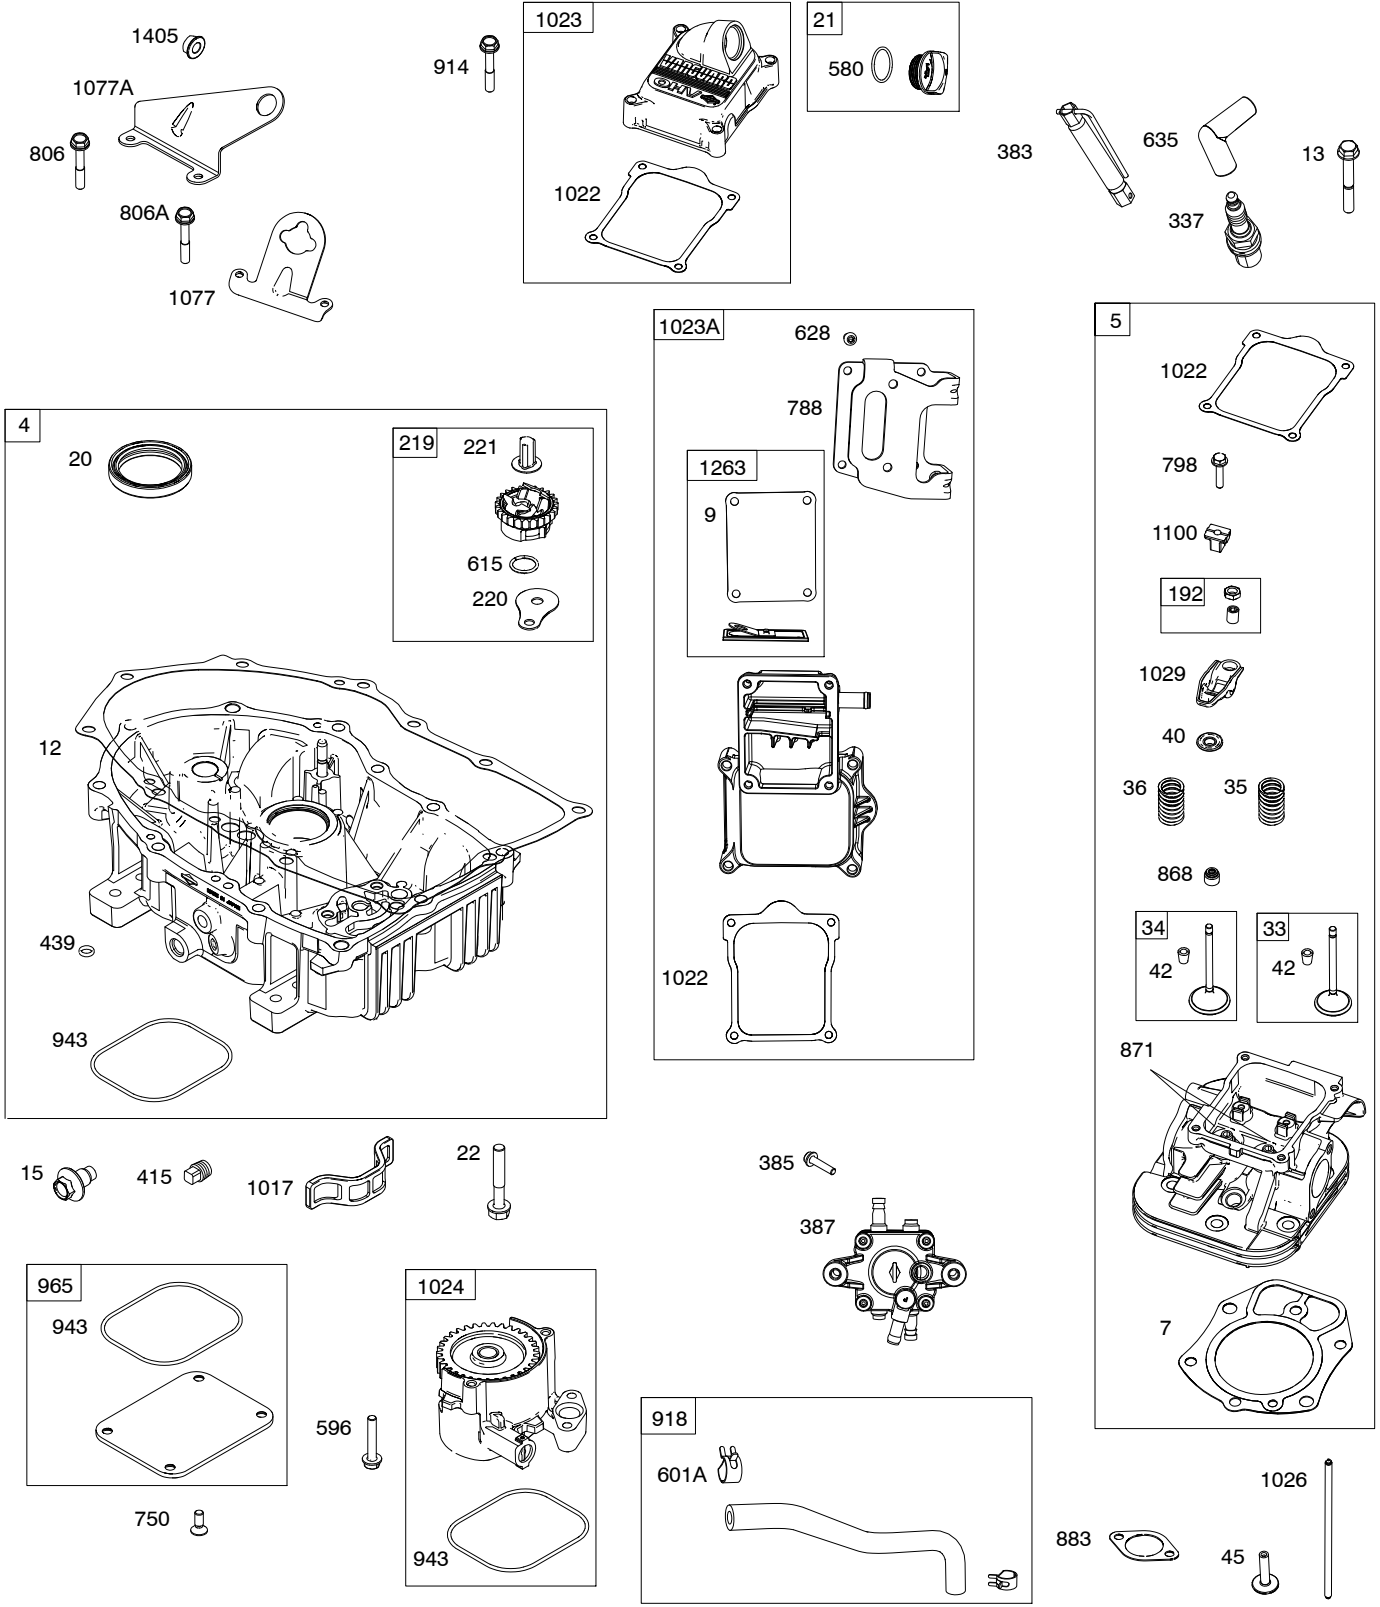

613777-0113-E1

1058 OPERATOR'S MANUAL

1330 REPAIR MANUAL

1319 WARNING LABEL

REQUIRED when replacing parts with warning labels affixed.

1036 EMISSIONS LABEL

613777-0113-E1

REF. NO.	PART NO.	DESCRIPTION	REF. NO.	PART NO.	DESCRIPTION	REF. NO.	PART NO.	DESCRIPTION
1	843352	Cylinder Assembly	50	844341	Manifold-Intake	188	692062	Screw
3	841596	Seal-Oil (Magneto Side)	51	841882	Gasket-Intake			(Control Bracket)
4	843853	Sump-Engine	51A	841592	Gasket-Intake	192	690083	Adjuster-Rocker Arm
5	842180	Head-Cylinder (Cylinder # 1)	54	844656	Screw (Intake Manifold)	197	841233	Screw (Back Plate)
		----- Note -----	73	841840	Screen-Rotating	202	842533	Link-
		842181 Head-Cylinder (Cylinder # 2)	74	809947	Screw (Rotating Screen)	209	843561	Mechanical Governor Spring-Governor (Brown)
7	809730	Gasket-Cylinder Head	75	842548	Washer (Flywheel)	211	809875	Spring-Governed Idle
9	842545	Gasket-Breather	94	843295	Kit-Idle Mixture	211A	690707	Spring-Governed Idle (Control Bracket)
11	842541	Tube-Breather	95	690728	Screw (Throttle Valve)	215	809728	Guide-Air (Cylinder #1)
11A	841021	Tube-Breather	97	843367	Shaft-Throttle	215A	809739	Guide-Air
12	843969	Gasket-Crankcase	98	809716	Kit-Idle Speed	215B	809737	Guide-Air (Cylinder #2)
13	809784	Screw (Cylinder Head)	104	690739	Pin-Float Hinge	215C	809738	Guide-Air (Cylinder #1)
15	807392	Plug-Oil Drain	105	843366	Valve-Float Needle	215D	809897	Guide-Air (Cylinder #2)
16	843354	Crankshaft	108	844652	Valve-Choke	219	809426	Gear-Governor
20	841596	Seal-Oil (PTO Side)	109	843368	Shaft-Choke	220	841608	Washer (Governor Gear)
21	843464	Cap-Oil Fill	117	843365	Jet-Main (Left Jet)	221	841026	Cup-Governor
22	807362	Screw (Crankcase Cover/Sump) (M8x50mm)	117A	842103	Jet-Main (Right Jet)	222	841527	Bracket-Control
22A	690676	Screw (Crankcase Cover/Sump) (M8x63mm)	118	843376	Jet-Main (High Altitude) (Left Jet)	227	809984	Lever- Governor Control
23	844653	Flywheel	118A	843365	Jet-Main (High Altitude) (Right Jet)	231	690728	Screw (Choke Valve)
24	222698s	Key-Flywheel (Aluminum)	121	843378	Kit- Carburetor Overhaul	232	843248	Spring-Governor Link
25	841837	Piston Assembly (Standard)	122	843268	Spacer-Carburetor	240	695666	Filter-Fuel
26	809972	Ring Set (Standard)	125	844657	Carburetor	265	691024	Clamp-Casing
27	807351	Lock-Piston Pin	130	841913	Valve-Throttle	267	841552	Screw (Casing Clamp)
28	807361	Pin-Piston	133	809637	Float-Carburetor	276	806476	Washer-Sealing
29	841838	Rod-Connecting	137	809645	Gasket-Float Bowl	278	842122	Washer (Governor Control Lever)
32	807363	Screw (Connecting Rod)	141	844533	Kit-Choke Shaft	294	690939	Nut (Carburetor Shield)
33	809901	Valve-Exhaust	146	691639	Key-Timing	304	841542	Housing-Blower
34	809902	Valve-Intake	147	843375	Jet-Pilot	309	843933	Motor-Starter
35	809374	Spring-Valve (Intake)	161	843118	Base-Air Cleaner	332	842222	Nut (Flywheel)
36	809734	Spring-Valve (Exhaust)	163	843117	Gasket-Air Cleaner (Air Cleaner Side)	333	844531	Armature-Magneto
40	807492	Retainer-Valve	163A	807375	Gasket-Air Cleaner (Carburetor Side)	334	692066	Screw (Magneto Armature)
42	807683	Keeper-Valve	167	841855	Seal-Air Cleaner Nut	337	491055s	Plug-Spark
45	809785	Tappet-Valve	186	841511	Connector-Hose (Oil Diverter)			
46	809879	Camshaft	187	791745	Line-Fuel (Cut to Required Length)			