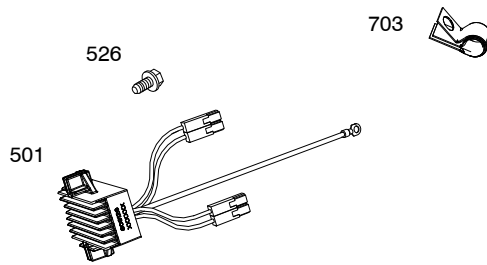

613777-0113-E1

1058 OPERATOR'S MANUAL

1330 REPAIR MANUAL

1319 WARNING LABEL

REQUIRED when replacing parts with warning labels affixed.

1036 EMISSIONS LABEL

613777-0113-E1

REF. NO.	PART NO.	DESCRIPTION	REF. NO.	PART NO.	DESCRIPTION	REF. NO.	PART NO.	DESCRIPTION
1	843352	Cylinder Assembly	50	844341	Manifold-Intake	188	692062	Screw
3	841596	Seal-Oil (Magneto Side)	51	841882	Gasket-Intake			(Control Bracket)
4	843853	Sump-Engine	51A	841592	Gasket-Intake	192	690083	Adjuster-Rocker Arm
5	842180	Head-Cylinder (Cylinder # 1)	54	844656	Screw (Intake Manifold)	197	841233	Screw (Back Plate)
		----- Note -----	73	841840	Screen-Rotating	202	842533	Link-
		842181 Head-Cylinder (Cylinder # 2)	74	809947	Screw (Rotating Screen)	209	843561	Mechanical Governor Spring-Governor (Brown)
7	809730	Gasket-Cylinder Head	75	842548	Washer (Flywheel)	211	809875	Spring-Governed Idle
9	842545	Gasket-Breather	94	843295	Kit-Idle Mixture	211A	690707	Spring-Governed Idle (Control Bracket)
11	842541	Tube-Breather	95	690728	Screw (Throttle Valve)	215	809728	Guide-Air (Cylinder #1)
11A	841021	Tube-Breather	97	843367	Shaft-Throttle	215A	809739	Guide-Air
12	843969	Gasket-Crankcase	98	809716	Kit-Idle Speed	215B	809737	Guide-Air (Cylinder #2)
13	809784	Screw (Cylinder Head)	104	690739	Pin-Float Hinge	215C	809738	Guide-Air (Cylinder #1)
15	807392	Plug-Oil Drain	105	843366	Valve-Float Needle	215D	809897	Guide-Air (Cylinder #2)
16	843354	Crankshaft	108	844652	Valve-Choke	219	809426	Gear-Governor
20	841596	Seal-Oil (PTO Side)	109	843368	Shaft-Choke	220	841608	Washer (Governor Gear)
21	843464	Cap-Oil Fill	117	843365	Jet-Main (Left Jet)	221	841026	Cup-Governor
22	807362	Screw (Crankcase Cover/Sump) (M8x50mm)	117A	842103	Jet-Main (Right Jet)	222	841527	Bracket-Control
22A	690676	Screw (Crankcase Cover/Sump) (M8x63mm)	118	843376	Jet-Main (High Altitude) (Left Jet)	227	809984	Lever- Governor Control
23	844653	Flywheel	118A	843365	Jet-Main (High Altitude) (Right Jet)	231	690728	Screw (Choke Valve)
24	222698s	Key-Flywheel (Aluminum)	121	843378	Kit- Carburetor Overhaul	232	843248	Spring-Governor Link
25	841837	Piston Assembly (Standard)	122	843268	Spacer-Carburetor	240	695666	Filter-Fuel
26	809972	Ring Set (Standard)	125	844657	Carburetor	265	691024	Clamp-Casing
27	807351	Lock-Piston Pin	130	841913	Valve-Throttle	267	841552	Screw (Casing Clamp)
28	807361	Pin-Piston	133	809637	Float-Carburetor	276	806476	Washer-Sealing
29	841838	Rod-Connecting	137	809645	Gasket-Float Bowl	278	842122	Washer (Governor Control Lever)
32	807363	Screw (Connecting Rod)	141	844533	Kit-Choke Shaft	294	690939	Nut (Carburetor Shield)
33	809901	Valve-Exhaust	146	691639	Key-Timing	304	841542	Housing-Blower
34	809902	Valve-Intake	147	843375	Jet-Pilot	309	843933	Motor-Starter
35	809374	Spring-Valve (Intake)	161	843118	Base-Air Cleaner	332	842222	Nut (Flywheel)
36	809734	Spring-Valve (Exhaust)	163	843117	Gasket-Air Cleaner (Air Cleaner Side)	333	844531	Armature-Magneto
40	807492	Retainer-Valve	163A	807375	Gasket-Air Cleaner (Carburetor Side)	334	692066	Screw (Magneto Armature)
42	807683	Keeper-Valve	167	841855	Seal-Air Cleaner Nut	337	491055s	Plug-Spark
45	809785	Tappet-Valve	186	841511	Connector-Hose (Oil Diverter)			
46	809879	Camshaft	187	791745	Line-Fuel (Cut to Required Length)			