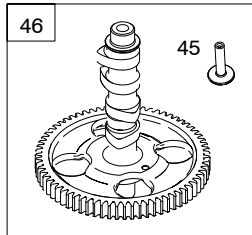

613777-0113-E1

1058 OPERATOR'S MANUAL

1330 REPAIR MANUAL

1319 WARNING LABEL

REQUIRED when replacing parts with warning labels affixed.

1036 EMISSIONS LABEL

613777-0113-E1

REF. NO.	PART NO.	DESCRIPTION	REF. NO.	PART NO.	DESCRIPTION	REF. NO.	PART NO.	DESCRIPTION
1	843352	Cylinder Assembly	50	844341	Manifold-Intake	188	692062	Screw
3	841596	Seal-Oil (Magneto Side)	51	841882	Gasket-Intake			(Control Bracket)
4	843853	Sump-Engine	51A	841592	Gasket-Intake	192	690083	Adjuster-Rocker Arm
5	842180	Head-Cylinder (Cylinder # 1)	54	844656	Screw (Intake Manifold)	197	841233	Screw (Back Plate)
		----- Note -----	73	841840	Screen-Rotating	202	842533	Link-
		842181 Head-Cylinder (Cylinder # 2)	74	809947	Screw (Rotating Screen)	209	843561	Mechanical Governor Spring-Governor (Brown)
7	809730	Gasket-Cylinder Head	75	842548	Washer (Flywheel)	211	809875	Spring-Governed Idle
9	842545	Gasket-Breather	94	843295	Kit-Idle Mixture	211A	690707	Spring-Governed Idle (Control Bracket)
11	842541	Tube-Breather	95	690728	Screw (Throttle Valve)	215	809728	Guide-Air (Cylinder #1)
11A	841021	Tube-Breather	97	843367	Shaft-Throttle	215A	809739	Guide-Air
12	843969	Gasket-Crankcase	98	809716	Kit-Idle Speed	215B	809737	Guide-Air (Cylinder #2)
13	809784	Screw (Cylinder Head)	104	690739	Pin-Float Hinge	215C	809738	Guide-Air (Cylinder #1)
15	807392	Plug-Oil Drain	105	843366	Valve-Float Needle	215D	809897	Guide-Air (Cylinder #2)
16	843354	Crankshaft	108	844652	Valve-Choke	219	809426	Gear-Governor
20	841596	Seal-Oil (PTO Side)	109	843368	Shaft-Choke	220	841608	Washer (Governor Gear)
21	843464	Cap-Oil Fill	117	843365	Jet-Main (Left Jet)	221	841026	Cup-Governor
22	807362	Screw (Crankcase Cover/Sump) (M8x50mm)	117A	842103	Jet-Main (Right Jet)	222	841527	Bracket-Control
22A	690676	Screw (Crankcase Cover/Sump) (M8x63mm)	118	843376	Jet-Main (High Altitude) (Left Jet)	227	809984	Lever- Governor Control
23	844653	Flywheel	118A	843365	Jet-Main (High Altitude) (Right Jet)	231	690728	Screw (Choke Valve)
24	222698s	Key-Flywheel (Aluminum)	121	843378	Kit- Carburetor Overhaul	232	843248	Spring-Governor Link
25	841837	Piston Assembly (Standard)	122	843268	Spacer-Carburetor	240	695666	Filter-Fuel
26	809972	Ring Set (Standard)	125	844657	Carburetor	265	691024	Clamp-Casing
27	807351	Lock-Piston Pin	130	841913	Valve-Throttle	267	841552	Screw (Casing Clamp)
28	807361	Pin-Piston	133	809637	Float-Carburetor	276	806476	Washer-Sealing
29	841838	Rod-Connecting	137	809645	Gasket-Float Bowl	278	842122	Washer (Governor Control Lever)
32	807363	Screw (Connecting Rod)	141	844533	Kit-Choke Shaft	294	690939	Nut (Carburetor Shield)
33	809901	Valve-Exhaust	146	691639	Key-Timing	304	841542	Housing-Blower
34	809902	Valve-Intake	147	843375	Jet-Pilot	309	843933	Motor-Starter
35	809374	Spring-Valve (Intake)	161	843118	Base-Air Cleaner	332	842222	Nut (Flywheel)
36	809734	Spring-Valve (Exhaust)	163	843117	Gasket-Air Cleaner (Air Cleaner Side)	333	844531	Armature-Magneto
40	807492	Retainer-Valve	163A	807375	Gasket-Air Cleaner (Carburetor Side)	334	692066	Screw (Magneto Armature)
42	807683	Keeper-Valve	167	841855	Seal-Air Cleaner Nut	337	491055s	Plug-Spark
45	809785	Tappet-Valve	186	841511	Connector-Hose (Oil Diverter)			
46	809879	Camshaft	187	791745	Line-Fuel (Cut to Required Length)			