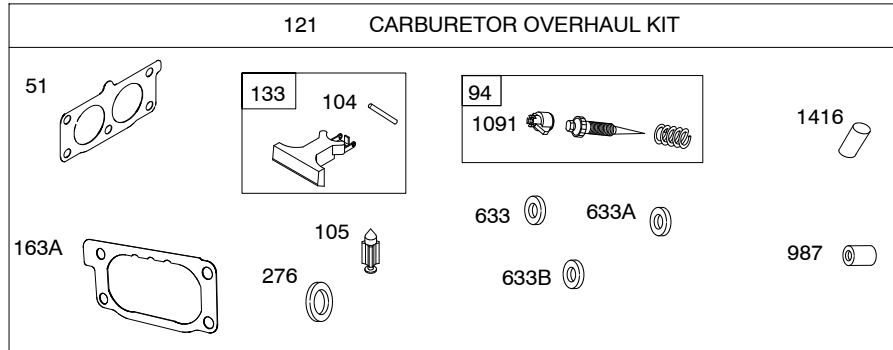

613777-0113-E1

1058 OPERATOR'S MANUAL

1330 REPAIR MANUAL

1319 WARNING LABEL

REQUIRED when replacing parts with warning labels affixed.

1036 EMISSIONS LABEL

613777-0113-E1

REF. NO.	PART NO.	DESCRIPTION	REF. NO.	PART NO.	DESCRIPTION	REF. NO.	PART NO.	DESCRIPTION
1	843352	Cylinder Assembly	50	844341	Manifold-Intake	188	692062	Screw
3	841596	Seal-Oil (Magneto Side)	51	841882	Gasket-Intake			(Control Bracket)
4	843853	Sump-Engine	51A	841592	Gasket-Intake	192	690083	Adjuster-Rocker Arm
5	842180	Head-Cylinder (Cylinder # 1)	54	844656	Screw (Intake Manifold)	197	841233	Screw (Back Plate)
		----- Note -----	73	841840	Screen-Rotating	202	842533	Link-
		842181 Head-Cylinder (Cylinder # 2)	74	809947	Screw (Rotating Screen)	209	843561	Mechanical Governor Spring-Governor (Brown)
7	809730	Gasket-Cylinder Head	75	842548	Washer (Flywheel)	211	809875	Spring-Governed Idle
9	842545	Gasket-Breather	94	843295	Kit-Idle Mixture	211A	690707	Spring-Governed Idle (Control Bracket)
11	842541	Tube-Breather	95	690728	Screw (Throttle Valve)	215	809728	Guide-Air (Cylinder #1)
11A	841021	Tube-Breather	97	843367	Shaft-Throttle	215A	809739	Guide-Air
12	843969	Gasket-Crankcase	98	809716	Kit-Idle Speed	215B	809737	Guide-Air (Cylinder #2)
13	809784	Screw (Cylinder Head)	104	690739	Pin-Float Hinge	215C	809738	Guide-Air (Cylinder #1)
15	807392	Plug-Oil Drain	105	843366	Valve-Float Needle	215D	809897	Guide-Air (Cylinder #2)
16	843354	Crankshaft	108	844652	Valve-Choke	219	809426	Gear-Governor
20	841596	Seal-Oil (PTO Side)	109	843368	Shaft-Choke	220	841608	Washer (Governor Gear)
21	843464	Cap-Oil Fill	117	843365	Jet-Main (Left Jet)	221	841026	Cup-Governor
22	807362	Screw (Crankcase Cover/Sump) (M8x50mm)	117A	842103	Jet-Main (Right Jet)	222	841527	Bracket-Control
22A	690676	Screw (Crankcase Cover/Sump) (M8x63mm)	118	843376	Jet-Main (High Altitude) (Left Jet)	227	809984	Lever- Governor Control
23	844653	Flywheel	118A	843365	Jet-Main (High Altitude) (Right Jet)	231	690728	Screw (Choke Valve)
24	222698s	Key-Flywheel (Aluminum)	121	843378	Kit- Carburetor Overhaul	232	843248	Spring-Governor Link
25	841837	Piston Assembly (Standard)	122	843268	Spacer-Carburetor	240	695666	Filter-Fuel
26	809972	Ring Set (Standard)	125	844657	Carburetor	265	691024	Clamp-Casing
27	807351	Lock-Piston Pin	130	841913	Valve-Throttle	267	841552	Screw (Casing Clamp)
28	807361	Pin-Piston	133	809637	Float-Carburetor	276	806476	Washer-Sealing
29	841838	Rod-Connecting	137	809645	Gasket-Float Bowl	278	842122	Washer (Governor Control Lever)
32	807363	Screw (Connecting Rod)	141	844533	Kit-Choke Shaft	294	690939	Nut (Carburetor Shield)
33	809901	Valve-Exhaust	146	691639	Key-Timing	304	841542	Housing-Blower
34	809902	Valve-Intake	147	843375	Jet-Pilot	309	843933	Motor-Starter
35	809374	Spring-Valve (Intake)	161	843118	Base-Air Cleaner	332	842222	Nut (Flywheel)
36	809734	Spring-Valve (Exhaust)	163	843117	Gasket-Air Cleaner (Air Cleaner Side)	333	844531	Armature-Magneto
40	807492	Retainer-Valve	163A	807375	Gasket-Air Cleaner (Carburetor Side)	334	692066	Screw (Magneto Armature)
42	807683	Keeper-Valve	167	841855	Seal-Air Cleaner Nut	337	491055s	Plug-Spark
45	809785	Tappet-Valve	186	841511	Connector-Hose (Oil Diverter)			
46	809879	Camshaft	187	791745	Line-Fuel (Cut to Required Length)			