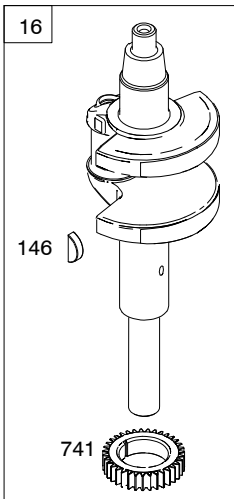

613777-0113-E1

1058 OPERATOR'S MANUAL

1330 REPAIR MANUAL

1319 WARNING LABEL

REQUIRED when replacing parts with warning labels affixed.

1036 EMISSIONS LABEL

613777-0113-E1

REF. NO.	PART NO.	DESCRIPTION	REF. NO.	PART NO.	DESCRIPTION	REF. NO.	PART NO.	DESCRIPTION
1	843352	Cylinder Assembly	50	844341	Manifold-Intake	188	692062	Screw
3	841596	Seal-Oil (Magneto Side)	51	841882	Gasket-Intake			(Control Bracket)
4	843853	Sump-Engine	51A	841592	Gasket-Intake	192	690083	Adjuster-Rocker Arm
5	842180	Head-Cylinder (Cylinder # 1)	54	844656	Screw (Intake Manifold)	197	841233	Screw (Back Plate)
		----- Note -----	73	841840	Screen-Rotating	202	842533	Link-
		842181 Head-Cylinder (Cylinder # 2)	74	809947	Screw (Rotating Screen)	209	843561	Mechanical Governor Spring-Governor (Brown)
7	809730	Gasket-Cylinder Head	75	842548	Washer (Flywheel)	211	809875	Spring-Governed Idle
9	842545	Gasket-Breather	94	843295	Kit-Idle Mixture	211A	690707	Spring-Governed Idle (Control Bracket)
11	842541	Tube-Breather	95	690728	Screw (Throttle Valve)	215	809728	Guide-Air (Cylinder #1)
11A	841021	Tube-Breather	97	843367	Shaft-Throttle	215A	809739	Guide-Air
12	843969	Gasket-Crankcase	98	809716	Kit-Idle Speed	215B	809737	Guide-Air (Cylinder #2)
13	809784	Screw (Cylinder Head)	104	690739	Pin-Float Hinge	215C	809738	Guide-Air (Cylinder #1)
15	807392	Plug-Oil Drain	105	843366	Valve-Float Needle	215D	809897	Guide-Air (Cylinder #2)
16	843354	Crankshaft	108	844652	Valve-Choke	219	809426	Gear-Governor
20	841596	Seal-Oil (PTO Side)	109	843368	Shaft-Choke	220	841608	Washer (Governor Gear)
21	843464	Cap-Oil Fill	117	843365	Jet-Main (Left Jet)	221	841026	Cup-Governor
22	807362	Screw (Crankcase Cover/Sump) (M8x50mm)	117A	842103	Jet-Main (Right Jet)	222	841527	Bracket-Control
22A	690676	Screw (Crankcase Cover/Sump) (M8x63mm)	118	843376	Jet-Main (High Altitude) (Left Jet)	227	809984	Lever- Governor Control
23	844653	Flywheel	118A	843365	Jet-Main (High Altitude) (Right Jet)	231	690728	Screw (Choke Valve)
24	222698s	Key-Flywheel (Aluminum)	121	843378	Kit- Carburetor Overhaul	232	843248	Spring-Governor Link
25	841837	Piston Assembly (Standard)	122	843268	Spacer-Carburetor	240	695666	Filter-Fuel
26	809972	Ring Set (Standard)	125	844657	Carburetor	265	691024	Clamp-Casing
27	807351	Lock-Piston Pin	130	841913	Valve-Throttle	267	841552	Screw (Casing Clamp)
28	807361	Pin-Piston	133	809637	Float-Carburetor	276	806476	Washer-Sealing
29	841838	Rod-Connecting	137	809645	Gasket-Float Bowl	278	842122	Washer (Governor Control Lever)
32	807363	Screw (Connecting Rod)	141	844533	Kit-Choke Shaft	294	690939	Nut (Carburetor Shield)
33	809901	Valve-Exhaust	146	691639	Key-Timing	304	841542	Housing-Blower
34	809902	Valve-Intake	147	843375	Jet-Pilot	309	843933	Motor-Starter
35	809374	Spring-Valve (Intake)	161	843118	Base-Air Cleaner	332	842222	Nut (Flywheel)
36	809734	Spring-Valve (Exhaust)	163	843117	Gasket-Air Cleaner (Air Cleaner Side)	333	844531	Armature-Magneto
40	807492	Retainer-Valve	163A	807375	Gasket-Air Cleaner (Carburetor Side)	334	692066	Screw (Magneto Armature)
42	807683	Keeper-Valve	167	841855	Seal-Air Cleaner Nut	337	491055s	Plug-Spark
45	809785	Tappet-Valve	186	841511	Connector-Hose (Oil Diverter)			
46	809879	Camshaft	187	791745	Line-Fuel (Cut to Required Length)			