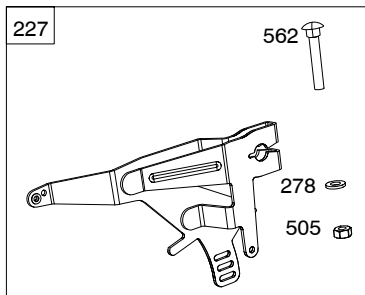

613777-0113-E1

1058 OPERATOR'S MANUAL

1330 REPAIR MANUAL

1319 WARNING LABEL

REQUIRED when replacing parts with warning labels affixed.

1036 EMISSIONS LABEL

613777-0113-E1

REF. NO.	PART NO.	DESCRIPTION	REF. NO.	PART NO.	DESCRIPTION	REF. NO.	PART NO.	DESCRIPTION
1	843352	Cylinder Assembly	50	844341	Manifold-Intake	188	692062	Screw
3	841596	Seal-Oil (Magneto Side)	51	841882	Gasket-Intake			(Control Bracket)
4	843853	Sump-Engine	51A	841592	Gasket-Intake	192	690083	Adjuster-Rocker Arm
5	842180	Head-Cylinder (Cylinder # 1)	54	844656	Screw (Intake Manifold)	197	841233	Screw (Back Plate)
		----- Note -----	73	841840	Screen-Rotating	202	842533	Link-
		842181 Head-Cylinder (Cylinder # 2)	74	809947	Screw (Rotating Screen)	209	843561	Mechanical Governor Spring-Governor (Brown)
7	809730	Gasket-Cylinder Head	75	842548	Washer (Flywheel)	211	809875	Spring-Governed Idle
9	842545	Gasket-Breather	94	843295	Kit-Idle Mixture	211A	690707	Spring-Governed Idle (Control Bracket)
11	842541	Tube-Breather	95	690728	Screw (Throttle Valve)	215	809728	Guide-Air (Cylinder #1)
11A	841021	Tube-Breather	97	843367	Shaft-Throttle	215A	809739	Guide-Air
12	843969	Gasket-Crankcase	98	809716	Kit-Idle Speed	215B	809737	Guide-Air (Cylinder #2)
13	809784	Screw (Cylinder Head)	104	690739	Pin-Float Hinge	215C	809738	Guide-Air (Cylinder #1)
15	807392	Plug-Oil Drain	105	843366	Valve-Float Needle	215D	809897	Guide-Air (Cylinder #2)
16	843354	Crankshaft	108	844652	Valve-Choke	219	809426	Gear-Governor
20	841596	Seal-Oil (PTO Side)	109	843368	Shaft-Choke	220	841608	Washer (Governor Gear)
21	843464	Cap-Oil Fill	117	843365	Jet-Main (Left Jet)	221	841026	Cup-Governor
22	807362	Screw (Crankcase Cover/Sump) (M8x50mm)	117A	842103	Jet-Main (Right Jet)	222	841527	Bracket-Control
22A	690676	Screw (Crankcase Cover/Sump) (M8x63mm)	118	843376	Jet-Main (High Altitude) (Left Jet)	227	809984	Lever- Governor Control
23	844653	Flywheel	118A	843365	Jet-Main (High Altitude) (Right Jet)	231	690728	Screw (Choke Valve)
24	222698s	Key-Flywheel (Aluminum)	121	843378	Kit- Carburetor Overhaul	232	843248	Spring-Governor Link
25	841837	Piston Assembly (Standard)	122	843268	Spacer-Carburetor	240	695666	Filter-Fuel
26	809972	Ring Set (Standard)	125	844657	Carburetor	265	691024	Clamp-Casing
27	807351	Lock-Piston Pin	130	841913	Valve-Throttle	267	841552	Screw (Casing Clamp)
28	807361	Pin-Piston	133	809637	Float-Carburetor	276	806476	Washer-Sealing
29	841838	Rod-Connecting	137	809645	Gasket-Float Bowl	278	842122	Washer (Governor Control Lever)
32	807363	Screw (Connecting Rod)	141	844533	Kit-Choke Shaft	294	690939	Nut (Carburetor Shield)
33	809901	Valve-Exhaust	146	691639	Key-Timing	304	841542	Housing-Blower
34	809902	Valve-Intake	147	843375	Jet-Pilot	309	843933	Motor-Starter
35	809374	Spring-Valve (Intake)	161	843118	Base-Air Cleaner	332	842222	Nut (Flywheel)
36	809734	Spring-Valve (Exhaust)	163	843117	Gasket-Air Cleaner (Air Cleaner Side)	333	844531	Armature-Magneto
40	807492	Retainer-Valve	163A	807375	Gasket-Air Cleaner (Carburetor Side)	334	692066	Screw (Magneto Armature)
42	807683	Keeper-Valve	167	841855	Seal-Air Cleaner Nut	337	491055s	Plug-Spark
45	809785	Tappet-Valve	186	841511	Connector-Hose (Oil Diverter)			
46	809879	Camshaft	187	791745	Line-Fuel (Cut to Required Length)			