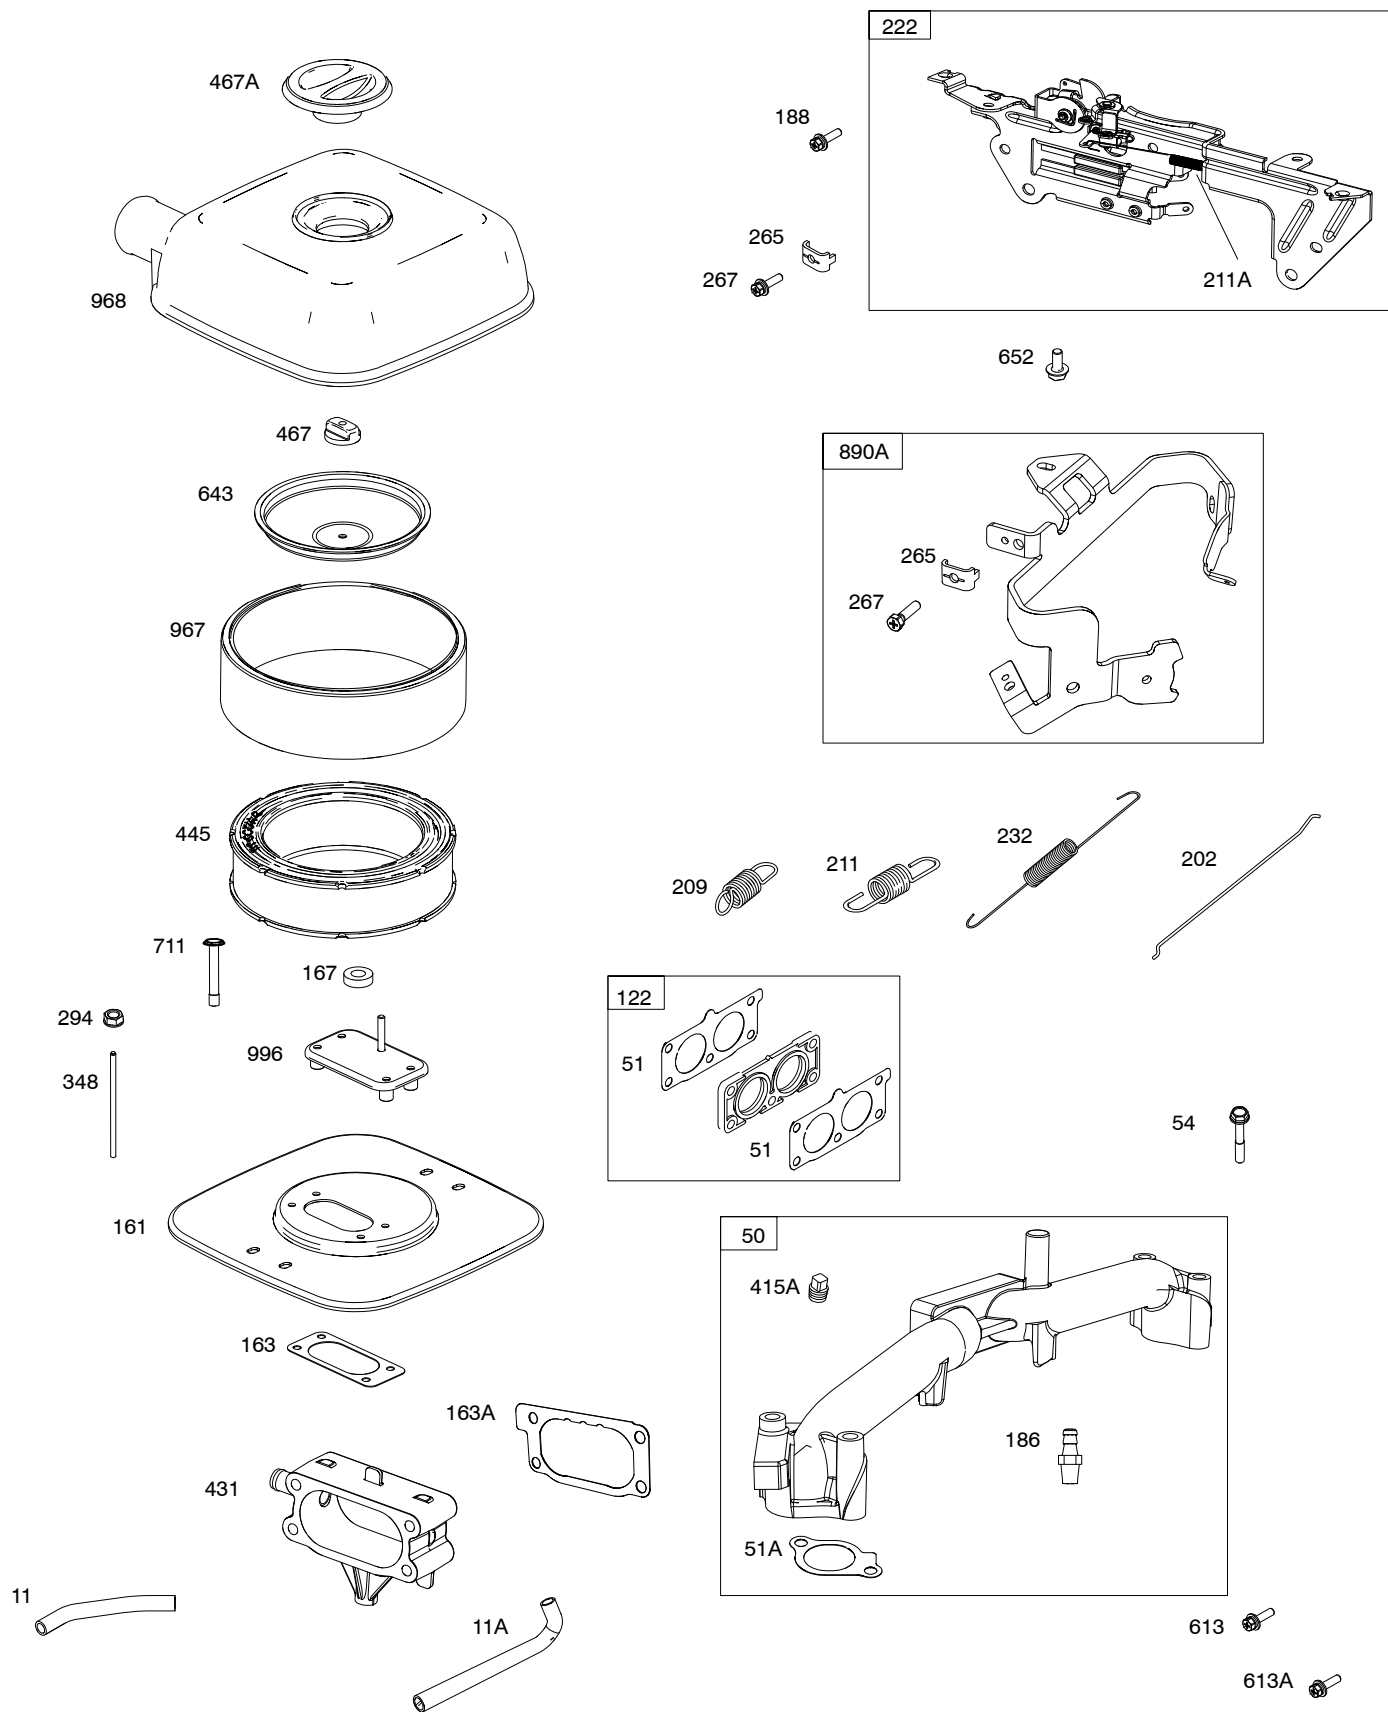

613777-0113-E1

1058 OPERATOR'S MANUAL

1330 REPAIR MANUAL

1319 WARNING LABEL

REQUIRED when replacing parts with warning labels affixed.

1036 EMISSIONS LABEL

613777-0113-E1

REF. NO.	PART NO.	DESCRIPTION	REF. NO.	PART NO.	DESCRIPTION	REF. NO.	PART NO.	DESCRIPTION
1	843352	Cylinder Assembly	50	844341	Manifold-Intake	188	692062	Screw
3	841596	Seal-Oil (Magneto Side)	51	841882	Gasket-Intake			(Control Bracket)
4	843853	Sump-Engine	51A	841592	Gasket-Intake	192	690083	Adjuster-Rocker Arm
5	842180	Head-Cylinder (Cylinder # 1)	54	844656	Screw (Intake Manifold)	197	841233	Screw (Back Plate)
		----- Note -----	73	841840	Screen-Rotating	202	842533	Link-
		842181 Head-Cylinder (Cylinder # 2)	74	809947	Screw (Rotating Screen)	209	843561	Mechanical Governor Spring-Governor (Brown)
7	809730	Gasket-Cylinder Head	75	842548	Washer (Flywheel)	211	809875	Spring-Governed Idle
9	842545	Gasket-Breather	94	843295	Kit-Idle Mixture	211A	690707	Spring-Governed Idle (Control Bracket)
11	842541	Tube-Breather	95	690728	Screw (Throttle Valve)	215	809728	Guide-Air (Cylinder #1)
11A	841021	Tube-Breather	97	843367	Shaft-Throttle	215A	809739	Guide-Air
12	843969	Gasket-Crankcase	98	809716	Kit-Idle Speed	215B	809737	Guide-Air (Cylinder #2)
13	809784	Screw (Cylinder Head)	104	690739	Pin-Float Hinge	215C	809738	Guide-Air (Cylinder #1)
15	807392	Plug-Oil Drain	105	843366	Valve-Float Needle	215D	809897	Guide-Air (Cylinder #2)
16	843354	Crankshaft	108	844652	Valve-Choke	219	809426	Gear-Governor
20	841596	Seal-Oil (PTO Side)	109	843368	Shaft-Choke	220	841608	Washer (Governor Gear)
21	843464	Cap-Oil Fill	117	843365	Jet-Main (Left Jet)	221	841026	Cup-Governor
22	807362	Screw (Crankcase Cover/Sump) (M8x50mm)	117A	842103	Jet-Main (Right Jet)	222	841527	Bracket-Control
22A	690676	Screw (Crankcase Cover/Sump) (M8x63mm)	118	843376	Jet-Main (High Altitude) (Left Jet)	227	809984	Lever- Governor Control
23	844653	Flywheel	118A	843365	Jet-Main (High Altitude) (Right Jet)	231	690728	Screw (Choke Valve)
24	222698s	Key-Flywheel (Aluminum)	121	843378	Kit- Carburetor Overhaul	232	843248	Spring-Governor Link
25	841837	Piston Assembly (Standard)	122	843268	Spacer-Carburetor	240	695666	Filter-Fuel
26	809972	Ring Set (Standard)	125	844657	Carburetor	265	691024	Clamp-Casing
27	807351	Lock-Piston Pin	130	841913	Valve-Throttle	267	841552	Screw (Casing Clamp)
28	807361	Pin-Piston	133	809637	Float-Carburetor	276	806476	Washer-Sealing
29	841838	Rod-Connecting	137	809645	Gasket-Float Bowl	278	842122	Washer (Governor Control Lever)
32	807363	Screw (Connecting Rod)	141	844533	Kit-Choke Shaft	294	690939	Nut (Carburetor Shield)
33	809901	Valve-Exhaust	146	691639	Key-Timing	304	841542	Housing-Blower
34	809902	Valve-Intake	147	843375	Jet-Pilot	309	843933	Motor-Starter
35	809374	Spring-Valve (Intake)	161	843118	Base-Air Cleaner	332	842222	Nut (Flywheel)
36	809734	Spring-Valve (Exhaust)	163	843117	Gasket-Air Cleaner (Air Cleaner Side)	333	844531	Armature-Magneto
40	807492	Retainer-Valve	163A	807375	Gasket-Air Cleaner (Carburetor Side)	334	692066	Screw (Magneto Armature)
42	807683	Keeper-Valve	167	841855	Seal-Air Cleaner Nut	337	491055s	Plug-Spark
45	809785	Tappet-Valve	186	841511	Connector-Hose (Oil Diverter)			
46	809879	Camshaft	187	791745	Line-Fuel (Cut to Required Length)			